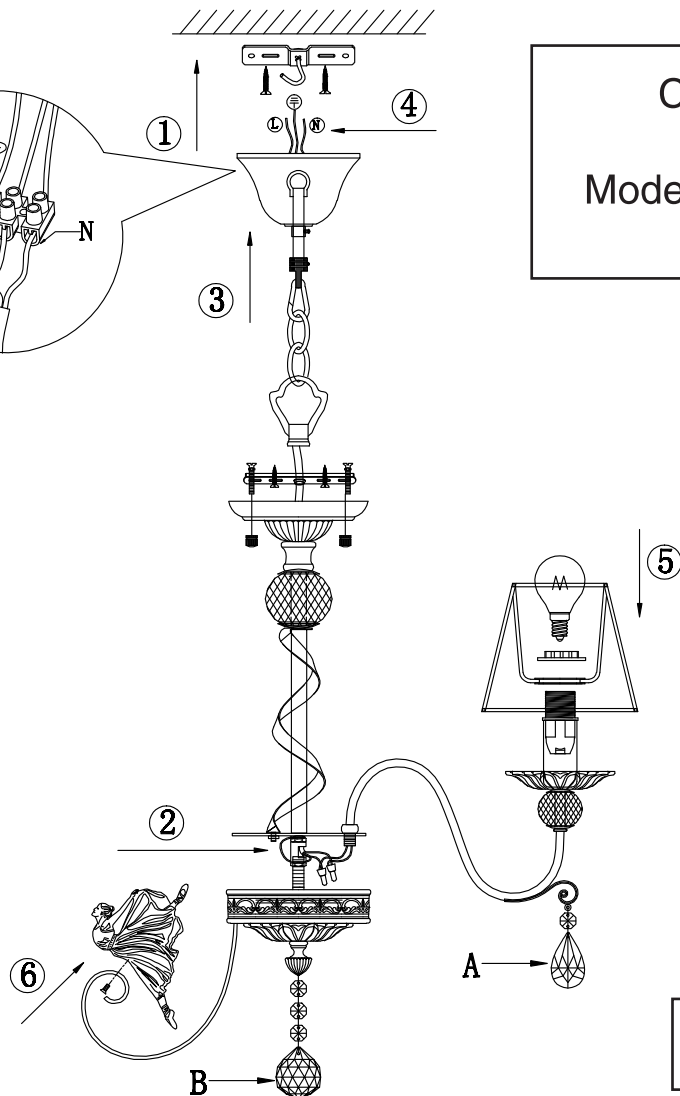

Instruction

Collection: Elegant
Series: Elina
Model: ARM222-06-N
Suspended

A=6
B=1

6 x E14 (40w)

MAYTONI
DECORATIVE LIGHTING
www.maytoni.de