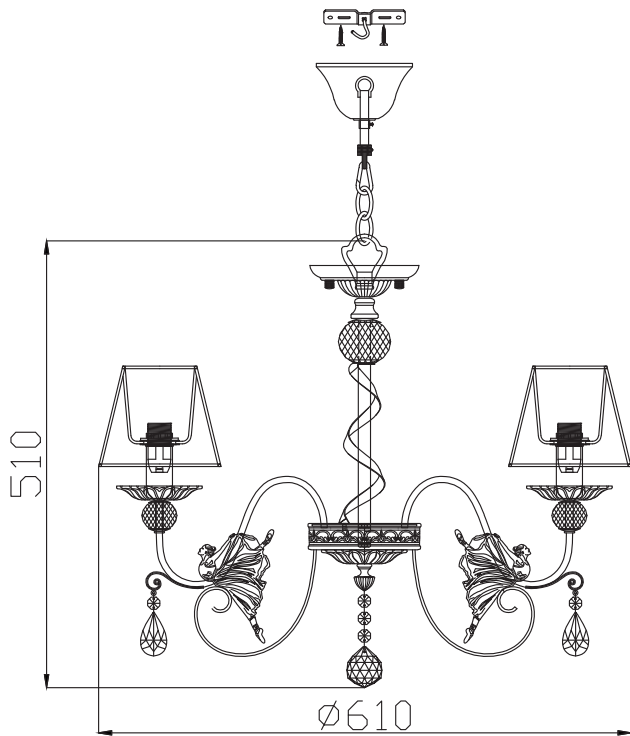

Instruction

Collection: Elegant
Series: Elina
Model: ARM222-06-N
Suspended

A=6
B=1

6 x E14 (40w)

MAYTONI
DECORATIVE LIGHTING
www.maytoni.de