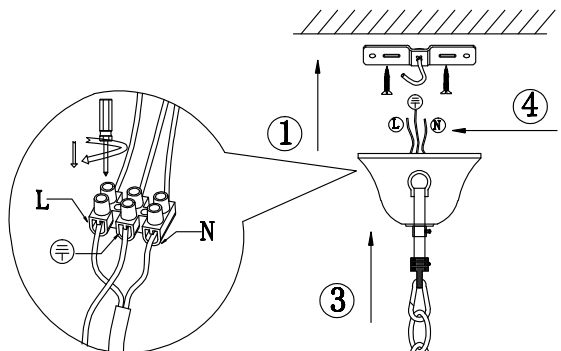

Instruction

Collection: Elegant
Series: Elina
Model: ARM222-06-N
Suspended

A=6
B=1

6 x E14 (40w)

MAYTONI
DECORATIVE LIGHTING
www.maytoni.de