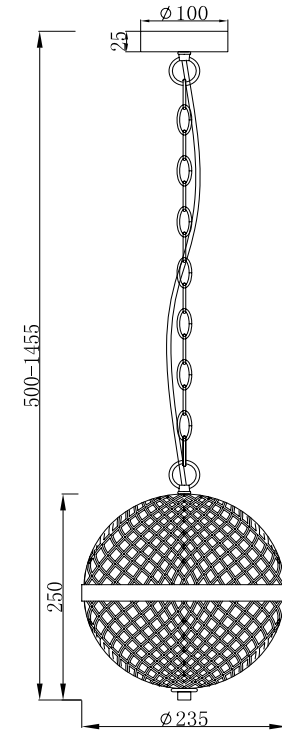

# Instruction

P004PL-01CH

1 x E27 (60W)

Model: P004PL-01CH  
Collection: Neoclassic  
Series: Yonkers

Ceiling Lamps