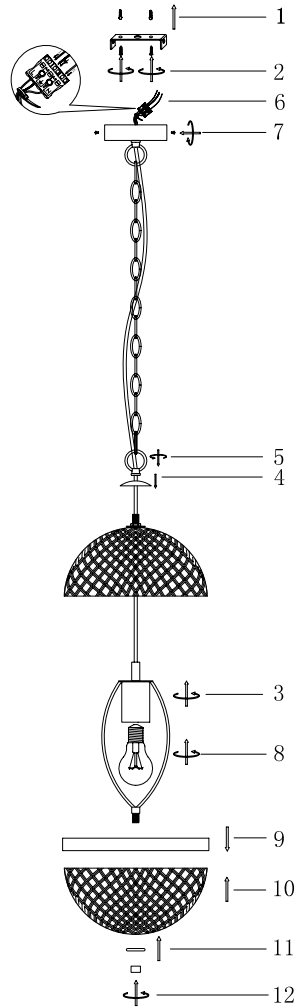

# Instruction

P004PL-01CH

1 x E27 (60W)

Model: P004PL-01CH  
Collection: Neoclassic  
Series: Yonkers

Ceiling Lamps