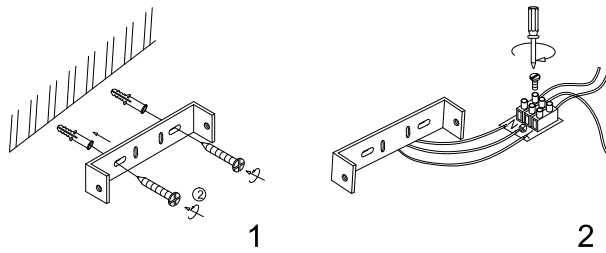

Instruction

MIR004WL-L12B

MAX 12W
800 Lumen

Model: MIR004WL-L12B
Collection: Mirror
Series: Finelli

Wall Lamps