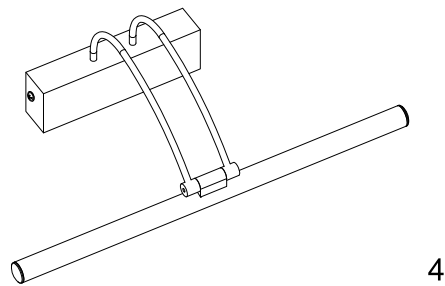

Instruction

MIR004WL-L12B

MAX 12W
800 Lumen

Model: MIR004WL-L12B
Collection: Mirror
Series: Finelli

Wall Lamps