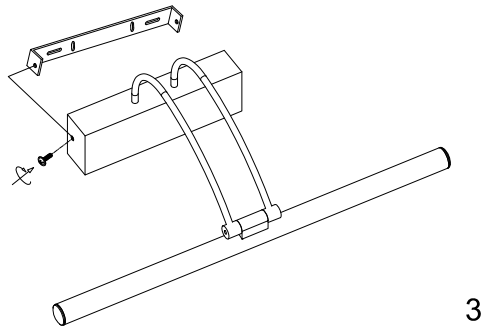

Instruction

MIR004WL-L12B

MAX 12W
800 Lumen

Model: MIR004WL-L12B
Collection: Mirror
Series: Finelli

Wall Lamps