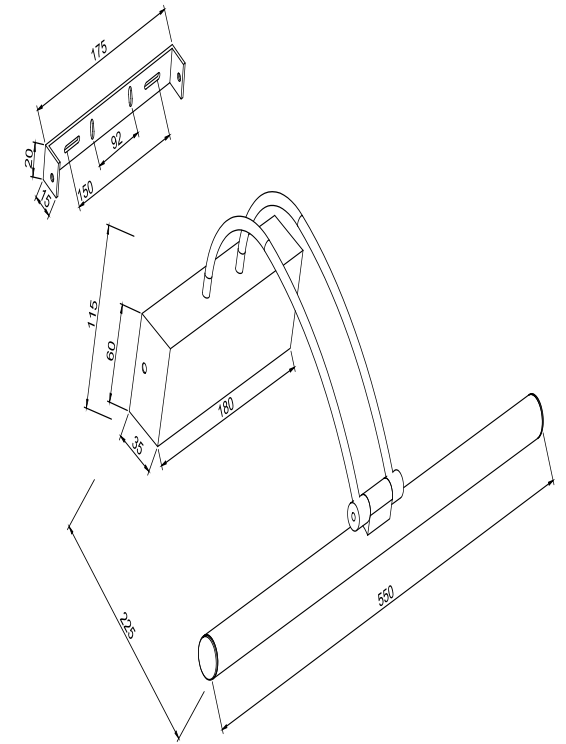

Instruction

MIR004WL-L12B

MAX 12W
800 Lumen

Model: MIR004WL-L12B
Collection: Mirror
Series: Finelli

Wall Lamps