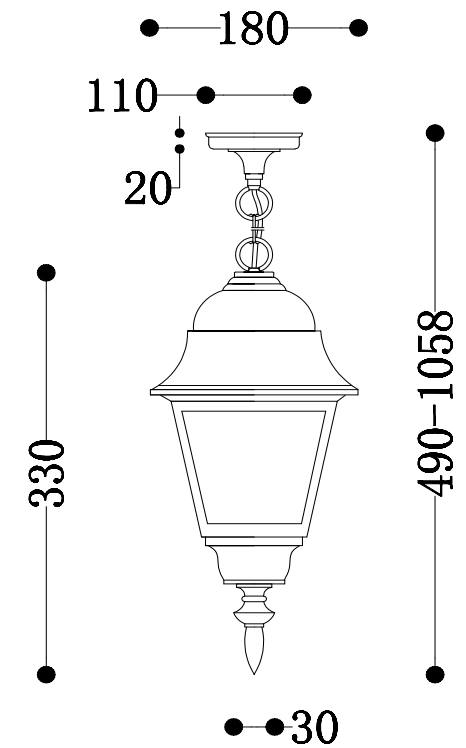

Instruction

O003PL-01B

1 x E27 (60W)

Model: O003PL-01B
Collection: Outdoor
Series: Abbey Road

Ceiling Lamps