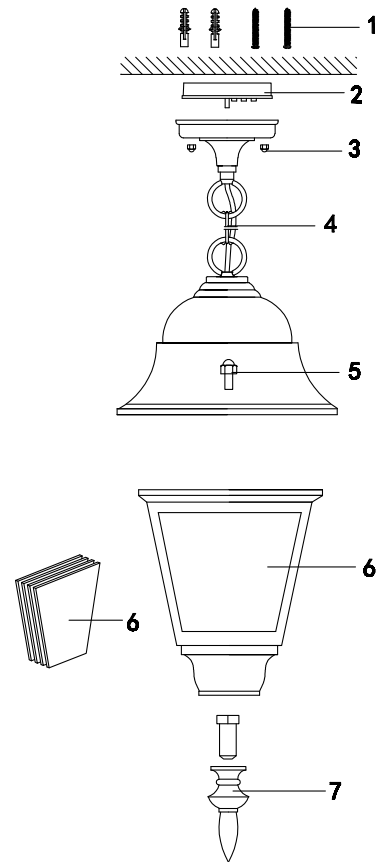

Instruction

O003PL-01B

1 x E27 (60W)

Model: O003PL-01B
Collection: Outdoor
Series: Abbey Road

Ceiling Lamps