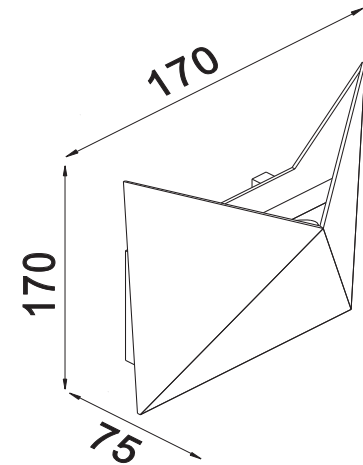

Instruction

O802WL-L7W

Gross Weight: 0,79 kg

Net Weight: 0,75 kg

Volume: 0,00361 m³

Weight and Volume Margin of Error: ±10%

Color: White

Material: Metal

MAX 9W
670 Lumen

Model: O802WL-L7W

Collection: Outdoor

Series: Beekman

Wall Lamps