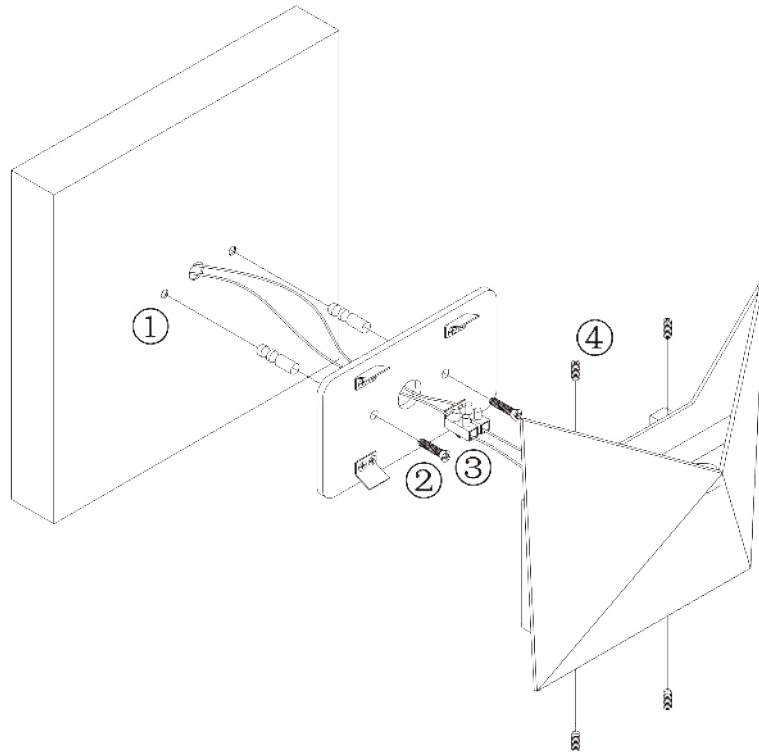

Instruction

O802WL-L7W

Gross Weight: 0,79 kg

Net Weight: 0,75 kg

Volume: 0,00361 m³

Weight and Volume Margin of Error: ±10%

Color: White

Material: Metal

MAX 9W
670 Lumen

Model: O802WL-L7W

Collection: Outdoor

Series: Beekman

Wall Lamps