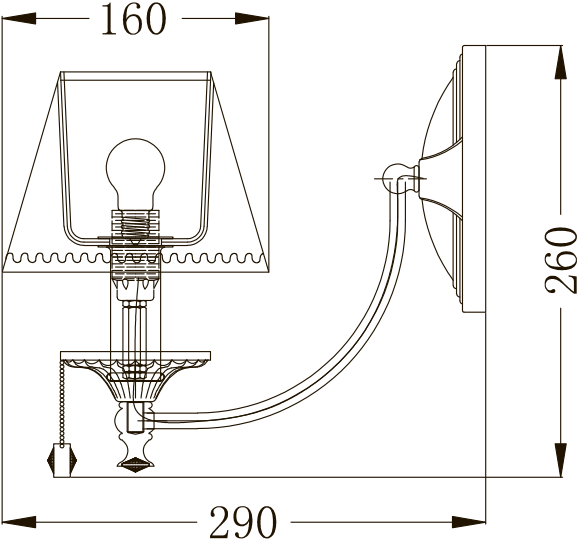

Instruction

Collection: Royal Classic
Series: Vals
Model: RC098-TL-01-R
Wall Lamps

 - Wall Lamps

1 x E14 (40w)

MAYTONI
DECORATIVE LIGHTING
www.maytoni.de