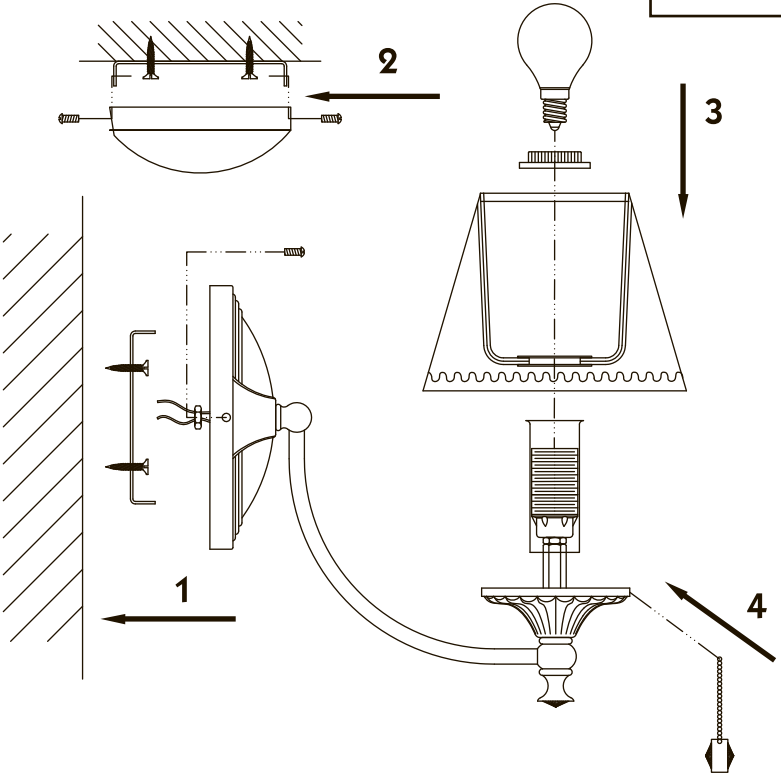

Instruction

Collection: Royal Classic
Series: Vals
Model: RC098-TL-01-R
Wall Lamps

 - Wall Lamps

1 x E14 (40w)

MAYTONI
DECORATIVE LIGHTING
www.maytoni.de