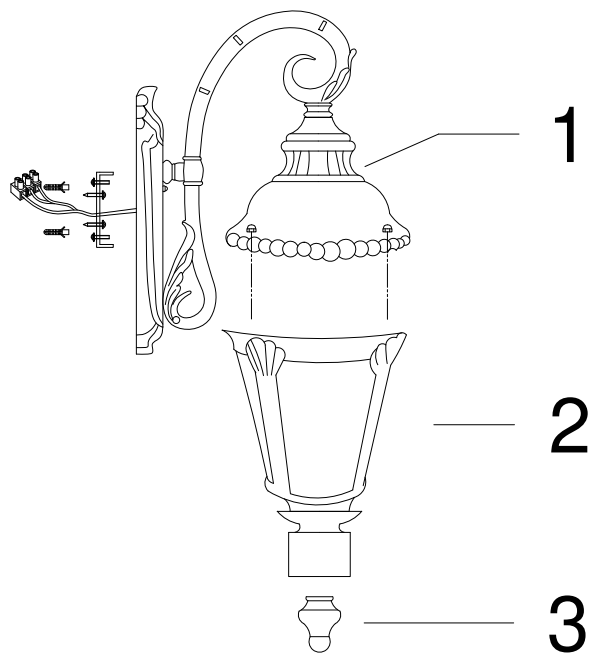

# Instruction

O029WL-01BZ

1 x E27 (60W)

Model: O029WL-01BZ  
Collection: Outdoor  
Series: Goiri

Wall Lamps