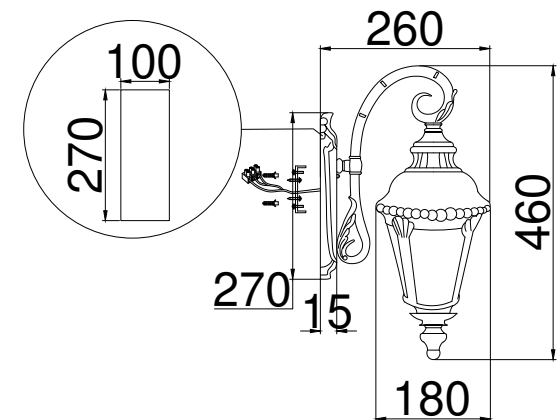

# Instruction

O029WL-01BZ

1 x E27 (60W)

Model: O029WL-01BZ  
Collection: Outdoor  
Series: Goiri

Wall Lamps