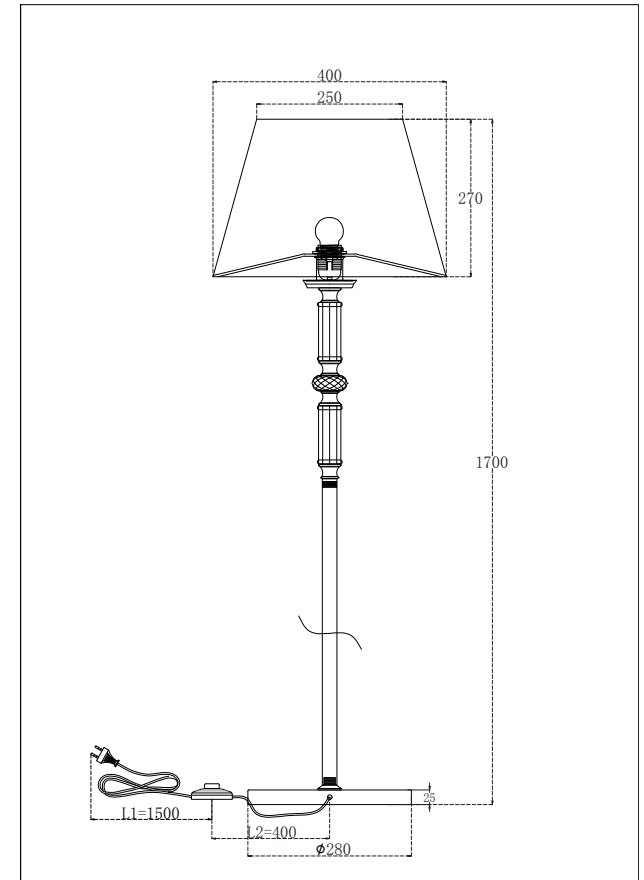

Instruction

MOD018FL-01CH

1 x E27 (60W)

Model: MOD018FL-01CH
Collection: Neoclassic

Floor Lamps