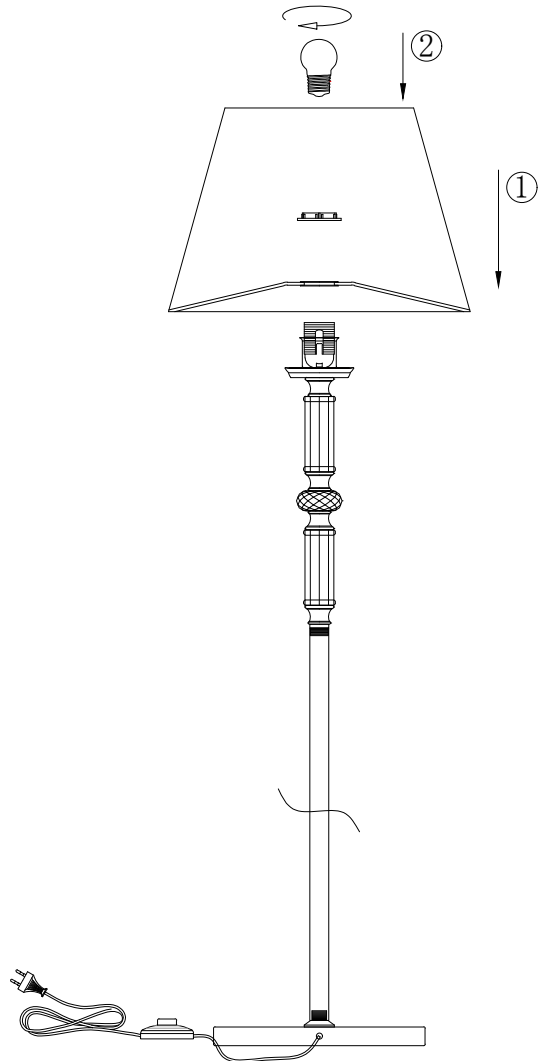

Instruction

MOD018FL-01CH

1 x E27 (60W)

Model: MOD018FL-01CH
Collection: Neoclassic

Floor Lamps