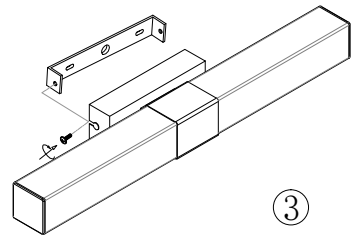

Instruction

MIR006WL-L12CH

MAX 12W
1000 Lumen

Model: MIR006WL-L12CH
Collection: Mirror
Series: Glanz

Wall Lamps