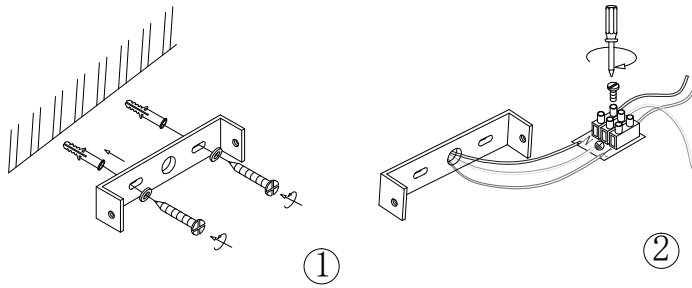

Instruction

MIR006WL-L12CH

MAX 12W
1000 Lumen

Model: MIR006WL-L12CH
Collection: Mirror
Series: Glanz

Wall Lamps