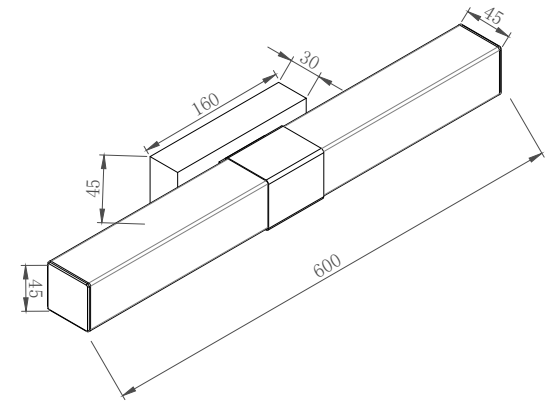

Instruction

MIR006WL-L12CH

MAX 12W
1000 Lumen

Model: MIR006WL-L12CH
Collection: Mirror
Series: Glanz

Wall Lamps