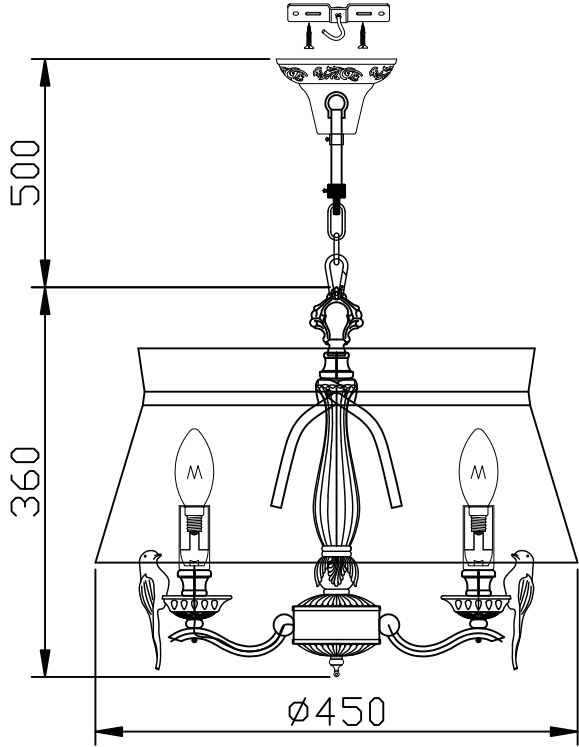

Instruction

Collection: Elegant
Series: Bird
Model: ARM013-33-W
Suspended

3 x E14 (40w)

MAYTONI
DECORATIVE LIGHTING

www.maytoni.de