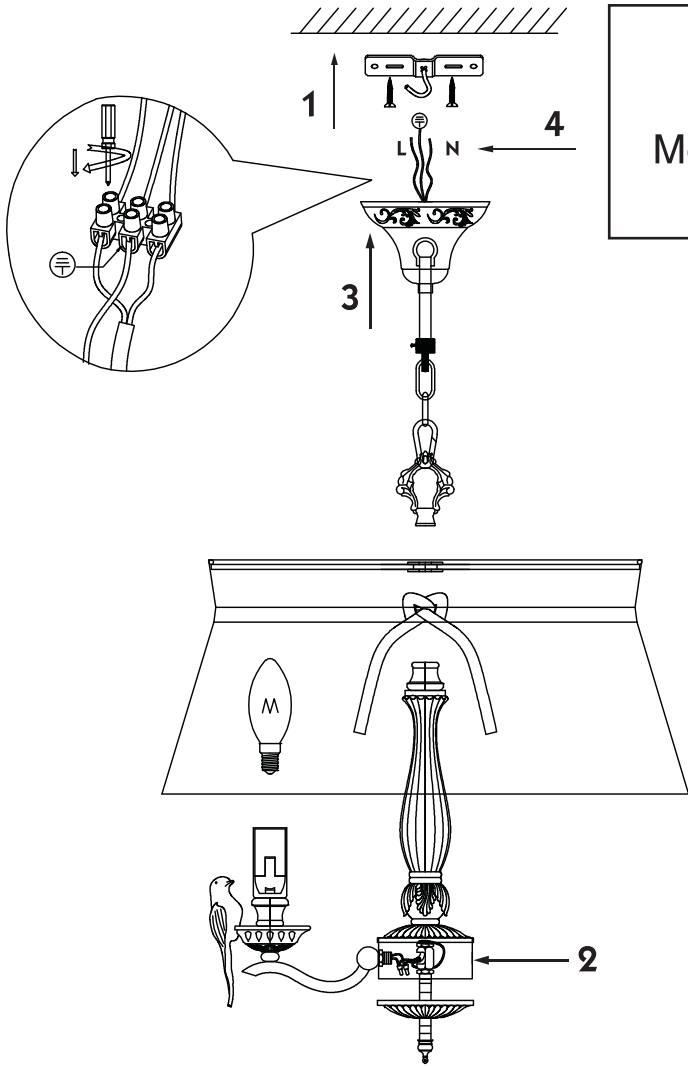

Instruction

Collection: Elegant
Series: Bird
Model: ARM013-33-W
Suspended

3 x E14 (40w)

MAYTONI
DECORATIVE LIGHTING

www.maytoni.de