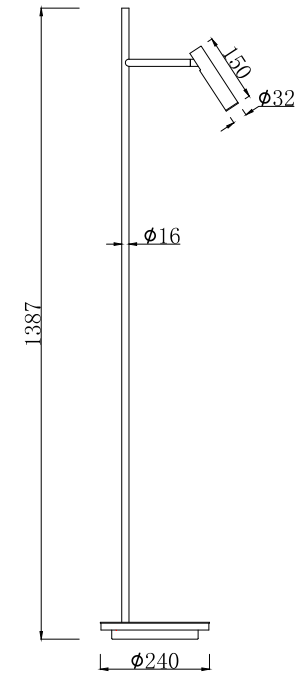

Instruction

Z010FL-L8B3K

MAX 8W
728 Lumen

Model: Z010FL-L8B3K
Collection: Table & Floor
Series: Estudio

Floor Lamps