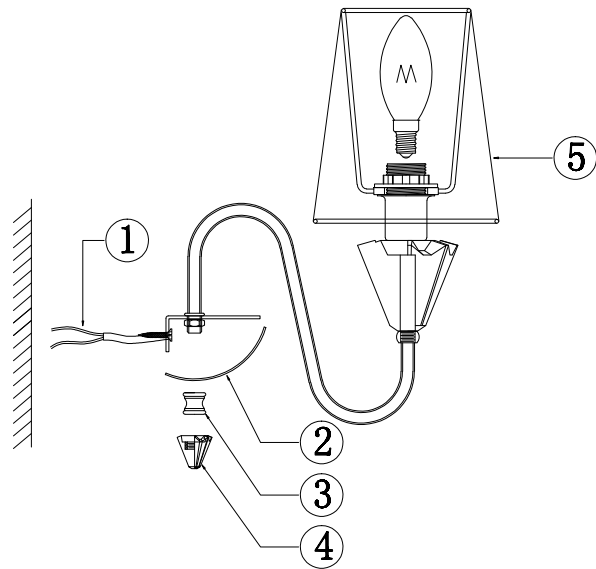

# Instruction

MOD078WL-01CH

1 x E14 (40W)

Model: MOD078WL-01CH

Collection: Modern

Wall Lamps