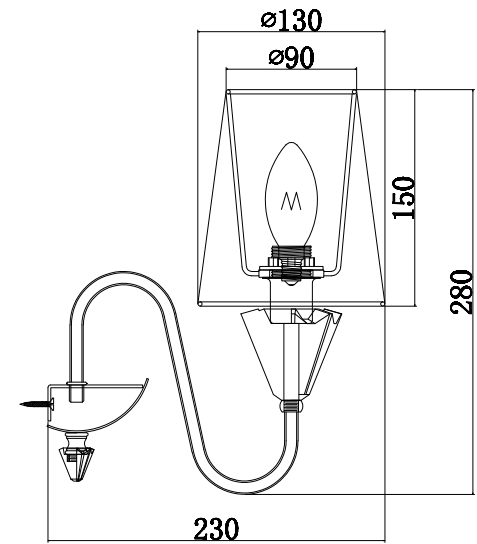

# Instruction

MOD078WL-01CH

1 x E14 (40W)

Model: MOD078WL-01CH

Collection: Modern

Wall Lamps