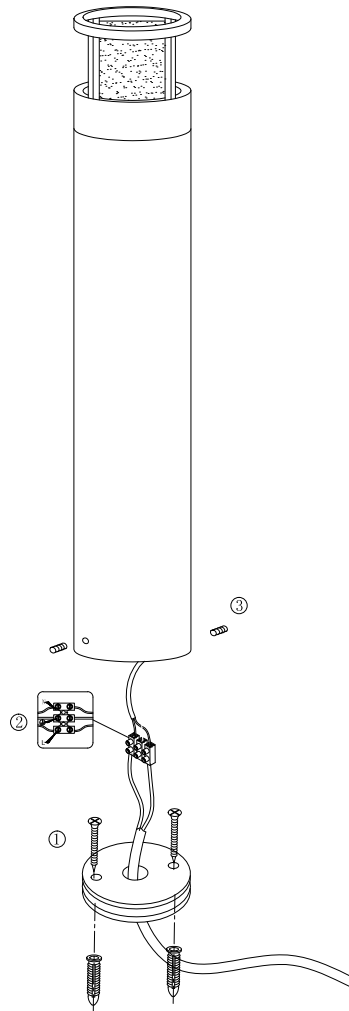

Instruction

O011FL-L6B

MAX 6W
370 Lumen

Model: O011FL-L6B
Collection: Outdoor
Series: Wolseley Road

Floor Lamps