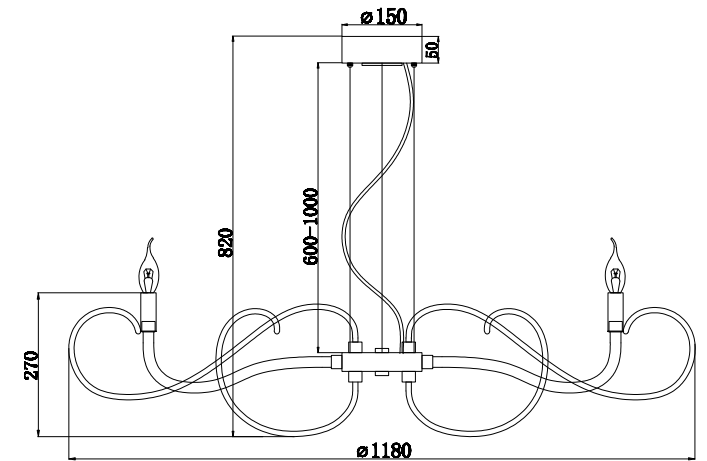

# Instruction

MOD051PL-09TR

9 x E14 (40W)

Model: MOD051PL-09TR  
Collection: Modern  
Series: Atlanta

Ceiling Lamps