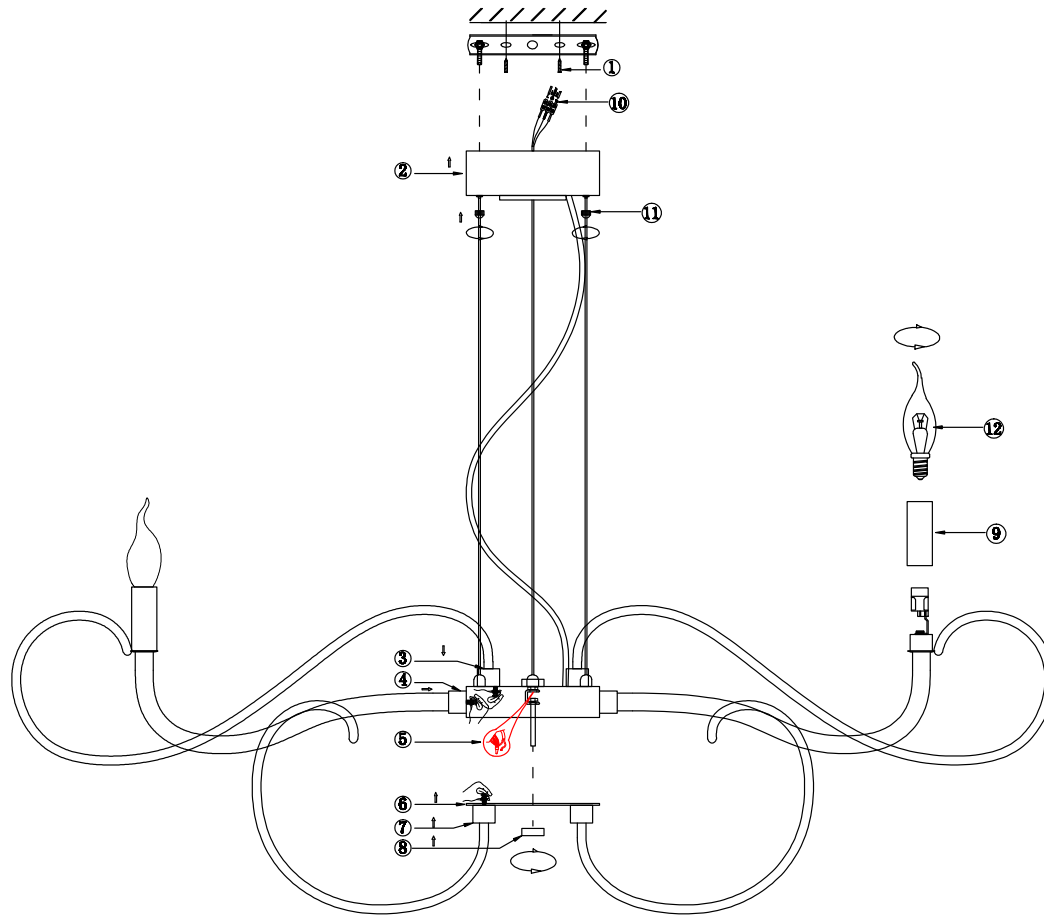

# Instruction

MOD051PL-09TR

9 x E14 (40W)

Model: MOD051PL-09TR  
Collection: Modern  
Series: Atlanta

Ceiling Lamps