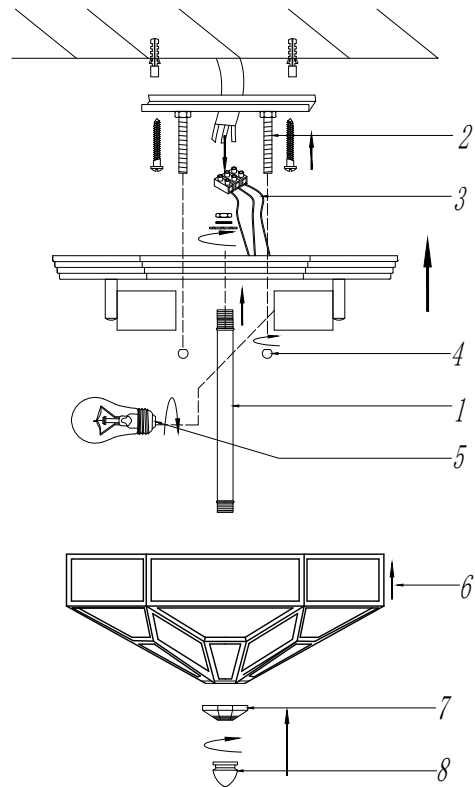

Instruction

H356-CL-03-BZ

3 x E27 (60W)

Model: H356-CL-03-BZ
Collection: House
Series: Zeil

Ceiling Lamps