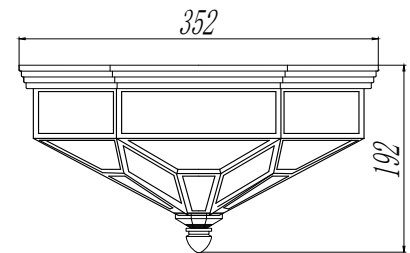

Instruction

H356-CL-03-BZ

3 x E27 (60W)

Model: H356-CL-03-BZ
Collection: House
Series: Zeil

Ceiling Lamps