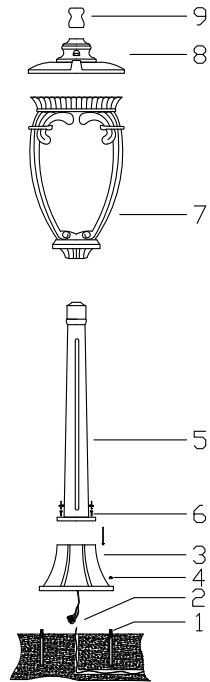

Instruction

O414FL-01BZ1

1xE27 60W

Model: O414FL-01BZ1

Collection: Outdoor

Floor Lamps