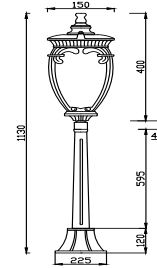

Instruction

O414FL-01BZ1

1xE27 60W

Model: O414FL-01BZ1

Collection: Outdoor

Floor Lamps