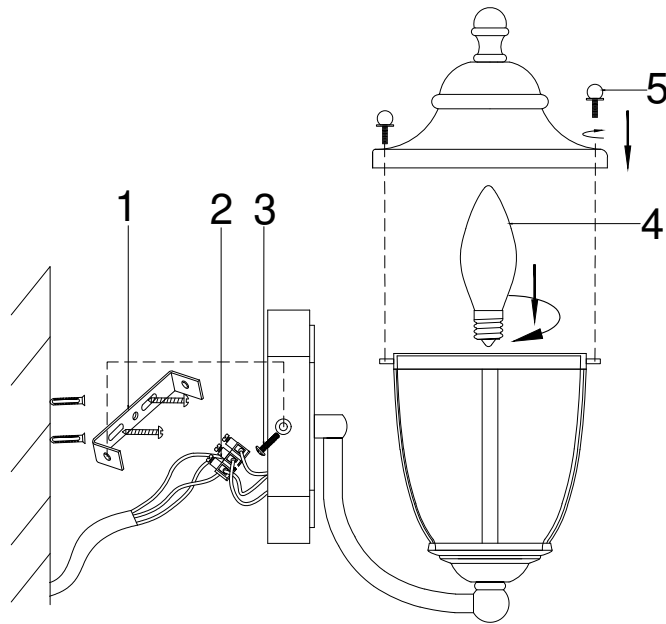

Instruction

H356-WL-01-CH

1 x E14 (60W)

Model: H356-WL-01-CH
Collection: House
Series: Zeil

Wall Lamps