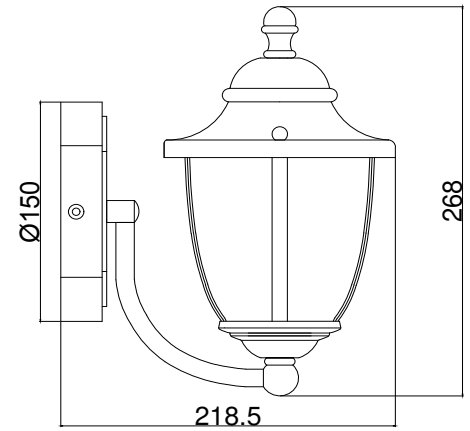

Instruction

H356-WL-01-CH

1 x E14 (60W)

Model: H356-WL-01-CH
Collection: House
Series: Zeil

Wall Lamps