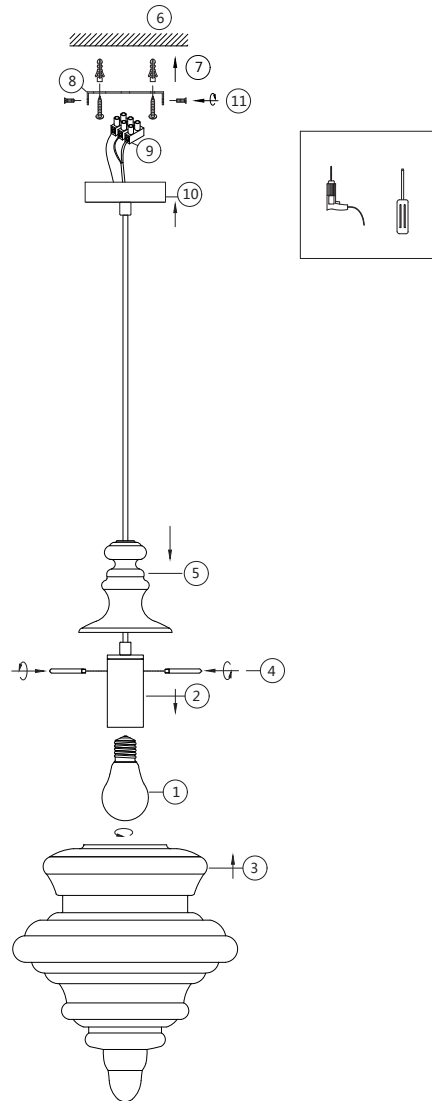

Instruction

P057PL-01W

1 x E27 (60W)

Recommended to use with LED bulbs

Model: P057PL-01W

Collection: Pendant

Series: Trottoia

Pendant Lamps