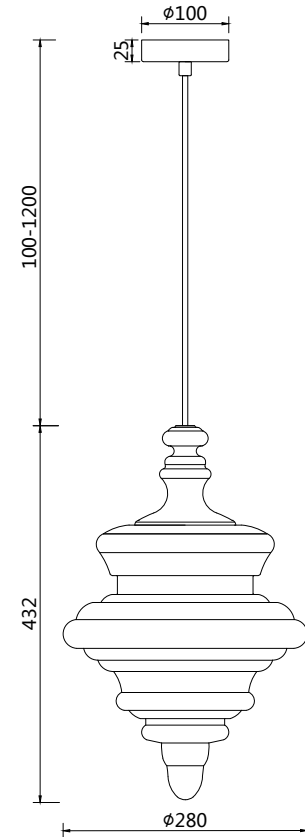

Instruction

P057PL-01W

1 x E27 (60W)

Recommended to use with LED bulbs

Model: P057PL-01W

Collection: Pendant

Series: Trottoia

Pendant Lamps