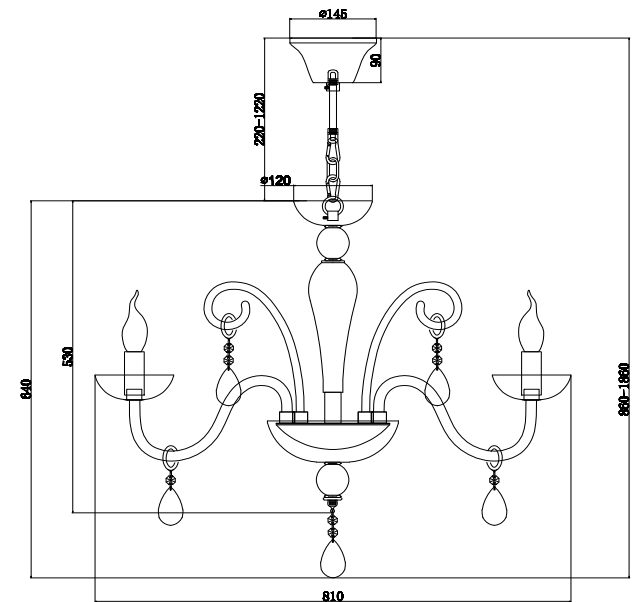

## DIA011PL-10W

10 x E14 (40W)

Ceiling Lamps

Model: DIA011PL-10W  
Collection: Diamant Crystal  
Series: Cecilia