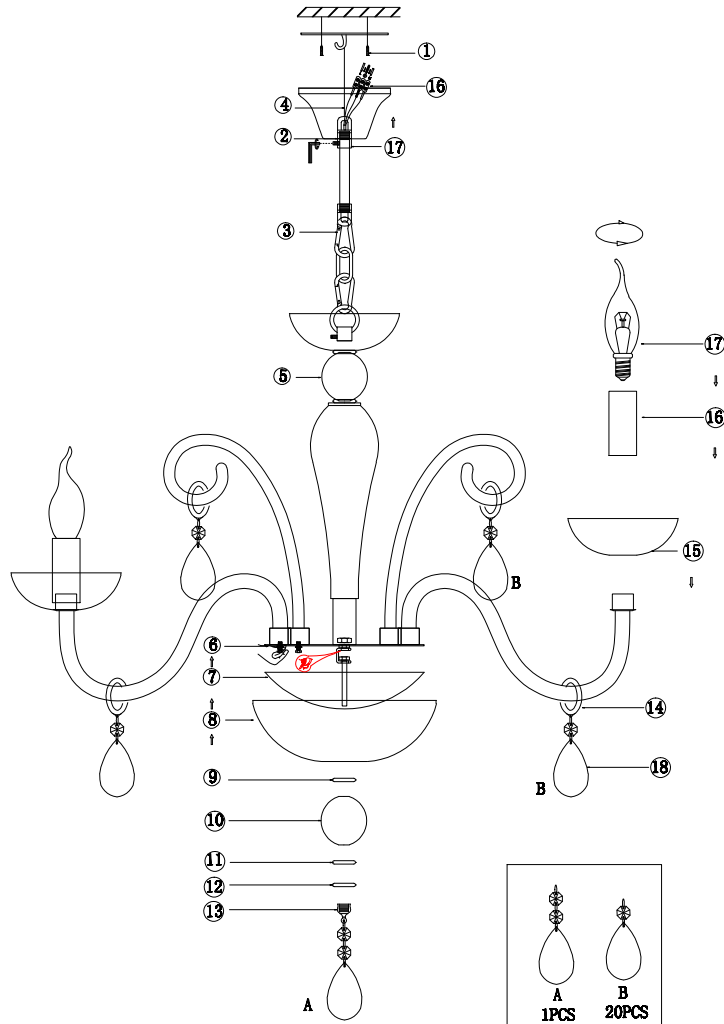

## DIA011PL-10W

10 x E14 (40W)

Ceiling Lamps

Model: DIA011PL-10W  
Collection: Diamant Crystal  
Series: Cecilia