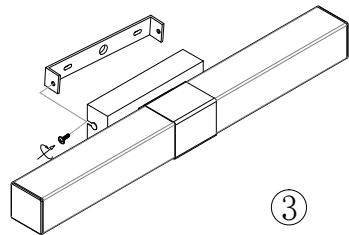

Instruction

MIR006WL-L8CH

MAX 8W
650 Lumen

Model: MIR006WL-L8CH
Collection: Mirror
Series: Glanz

Wall Lamps