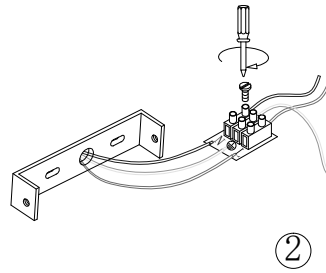

Instruction

MIR006WL-L8CH

MAX 8W
650 Lumen

Model: MIR006WL-L8CH
Collection: Mirror
Series: Glanz

Wall Lamps