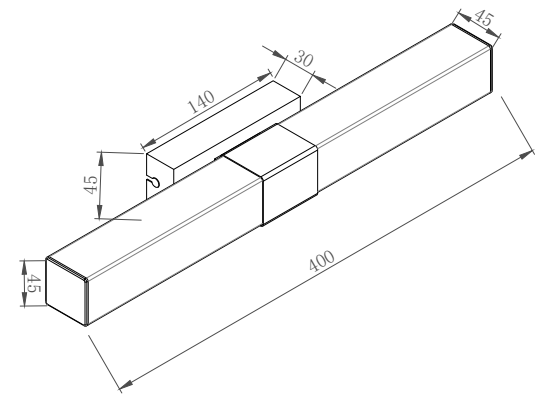

Instruction

MIR006WL-L8CH

MAX 8W
650 Lumen

Model: MIR006WL-L8CH
Collection: Mirror
Series: Glanz

Wall Lamps