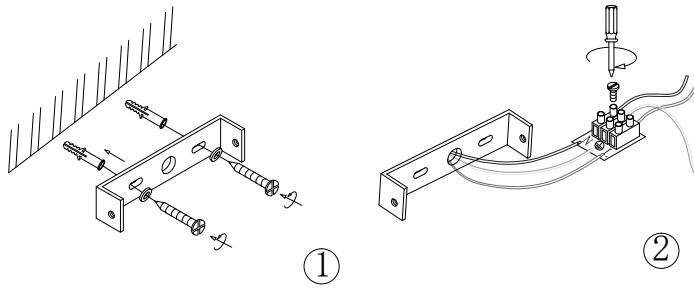

Instruction

MIR006WL-L8CH

MAX 8W
650 Lumen

Model: MIR006WL-L8CH
Collection: Mirror
Series: Glanz

Wall Lamps