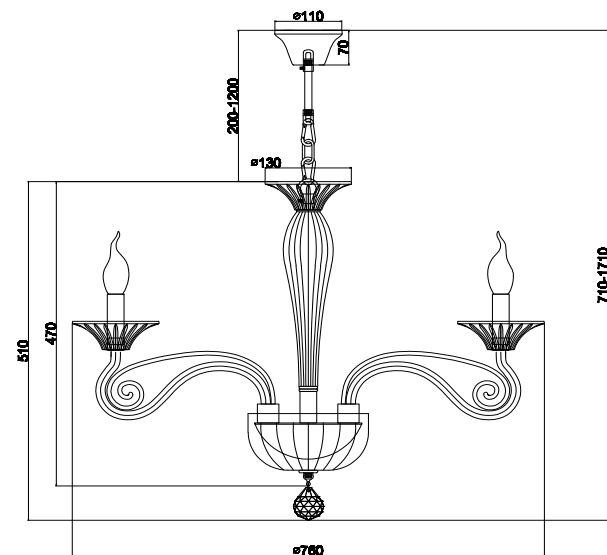

Instruction

DIA010PL-08TR

8 x E14 (40W)

Model: DIA010PL-08TR
Collection: Diamant Crystal
Series: Acqua

Ceiling Lamps