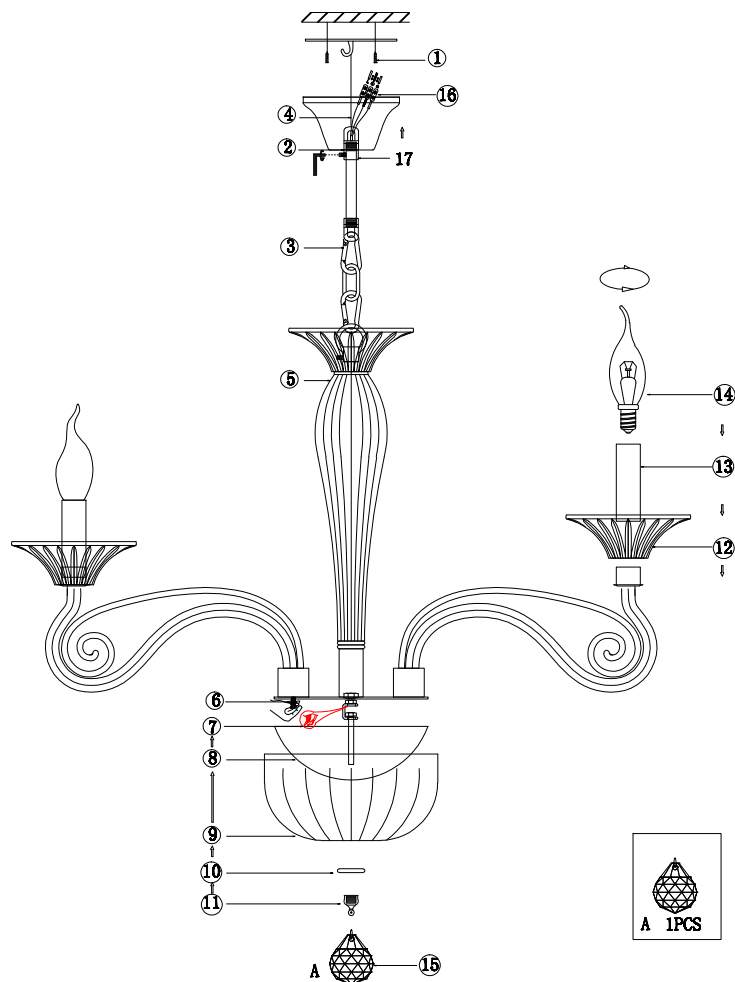

Instruction

DIA010PL-08TR

8 x E14 (40W)

Model: DIA010PL-08TR
Collection: Diamant Crystal
Series: Acqua

Ceiling Lamps