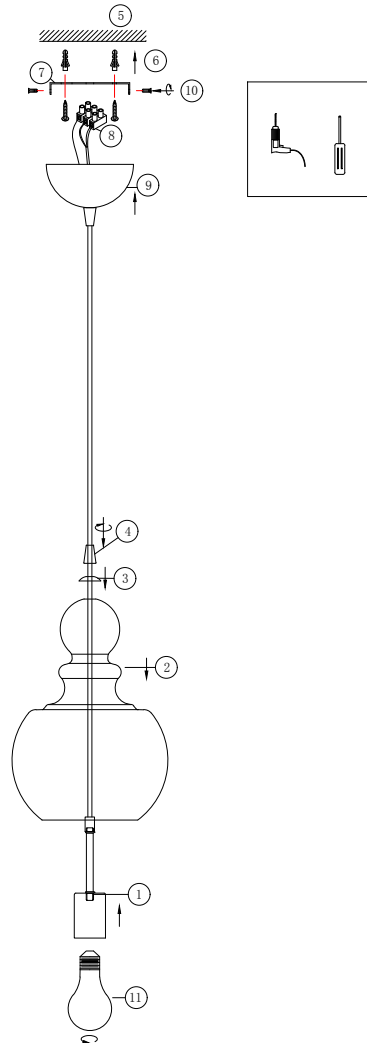

Instruction

P003PL-01BZ

1 x E27 (60W)

Model: P003PL-01BZ
Collection: Pendant
Series: Tone

Pendant Lamps