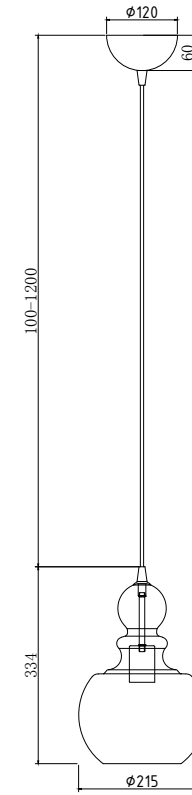

Instruction

P003PL-01BZ

1 x E27 (60W)

Model: P003PL-01BZ
Collection: Pendant
Series: Tone

Pendant Lamps