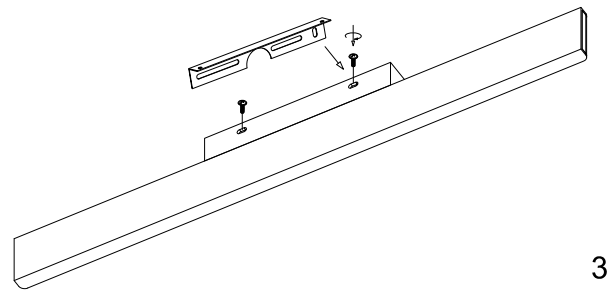

Instruction

MIR005WL-L16B

MAX 16W
1200 Lumen

Model: MIR005WL-L16B
Collection: Mirror
Series: Gleam

Wall Lamps