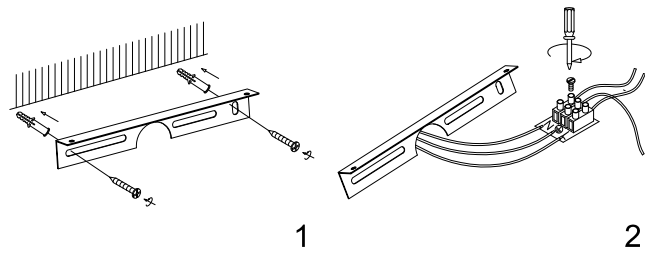

Instruction

MIR005WL-L16B

MAX 16W
1200 Lumen

Model: MIR005WL-L16B
Collection: Mirror
Series: Gleam

Wall Lamps