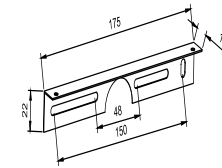

Instruction

MIR005WL-L16B

MAX 16W
1200 Lumen

Model: MIR005WL-L16B
Collection: Mirror
Series: Gleam

Wall Lamps