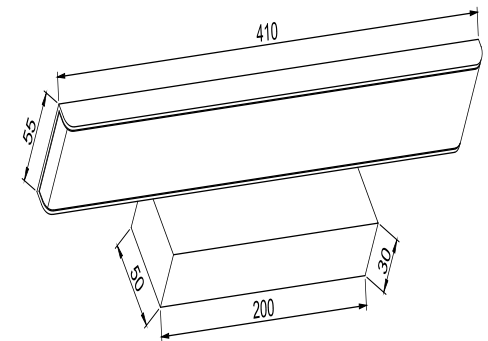

Instruction

MIR005WL-L16B

MAX 16W
1200 Lumen

Model: MIR005WL-L16B
Collection: Mirror
Series: Gleam

Wall Lamps