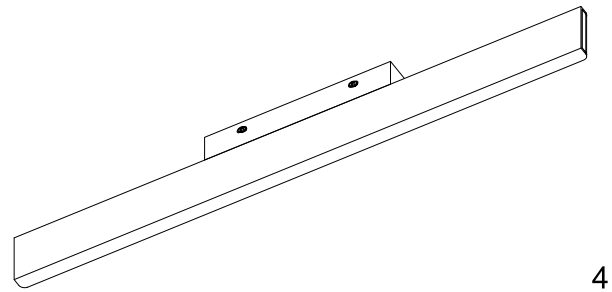

Instruction

MIR005WL-L16B

MAX 16W
1200 Lumen

Model: MIR005WL-L16B
Collection: Mirror
Series: Gleam

Wall Lamps