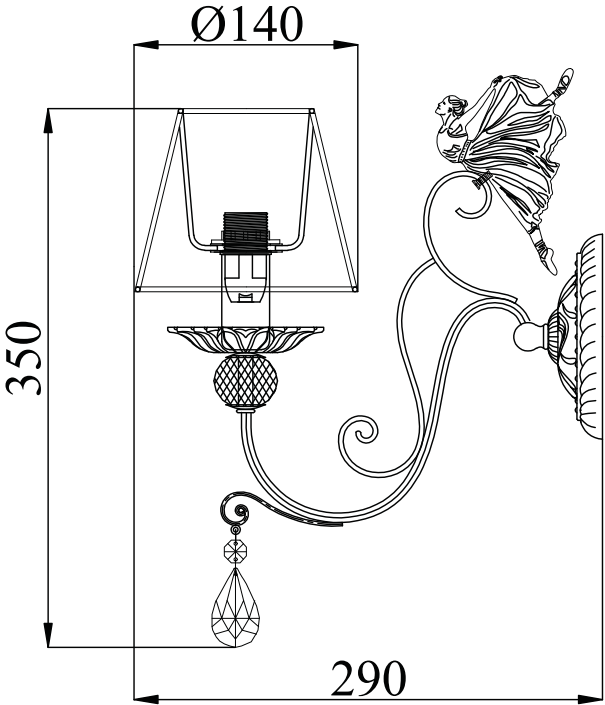

# Instruction

Collection: Elegant  
Series: Elina  
Model: ARM222-01-N  
Wall-mounted

A=1

– Wall-mounted

1 x E14 (40w)

**MAYTONI**  
DECORATIVE LIGHTING

[www.maytoni.de](http://www.maytoni.de)