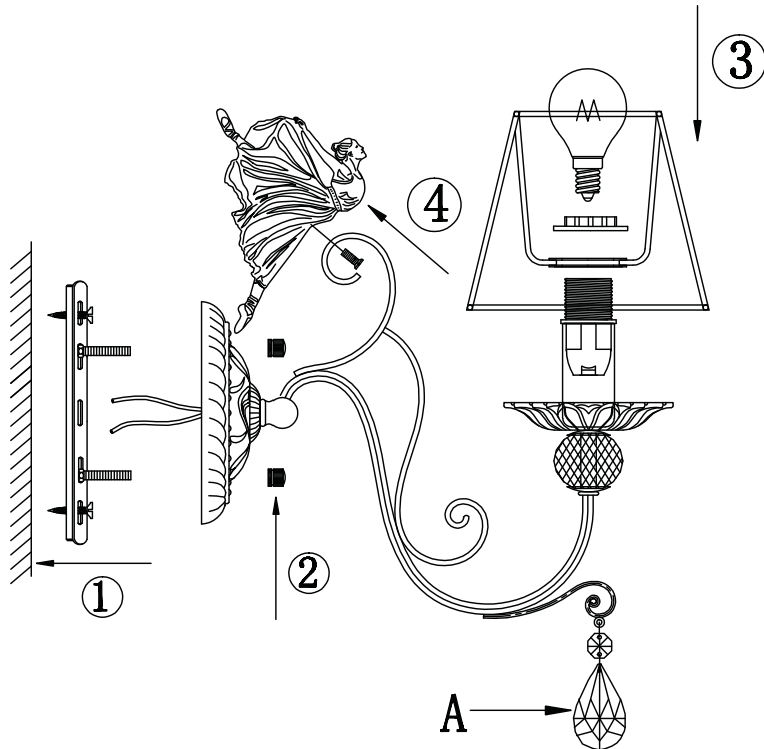

# Instruction

Collection: Elegant  
Series: Elina  
Model: ARM222-01-N  
Wall-mounted

A=1

– Wall-mounted

1 x E14 (40w)

**MAYTONI**  
DECORATIVE LIGHTING

[www.maytoni.de](http://www.maytoni.de)