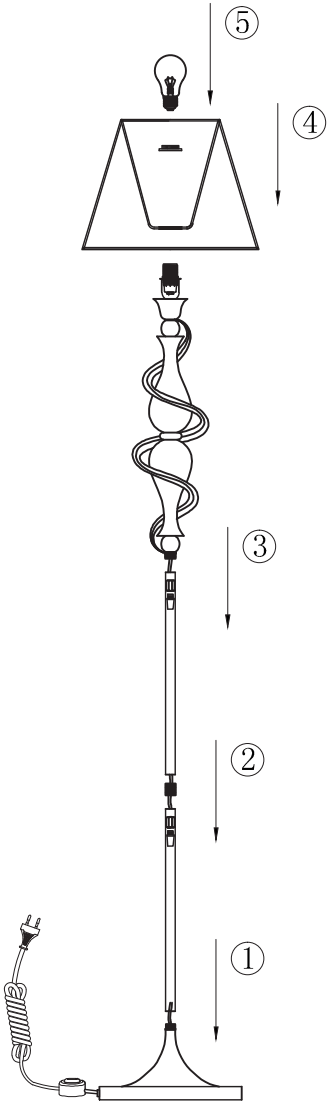

Instruction

Collection: Elegant
Series: Intreccio
Model: ARM010-01-R
Mobile

I – Mobile

1 x E27 (40w)

MAYTONI
DECORATIVE LIGHTING

www.maytoni.de