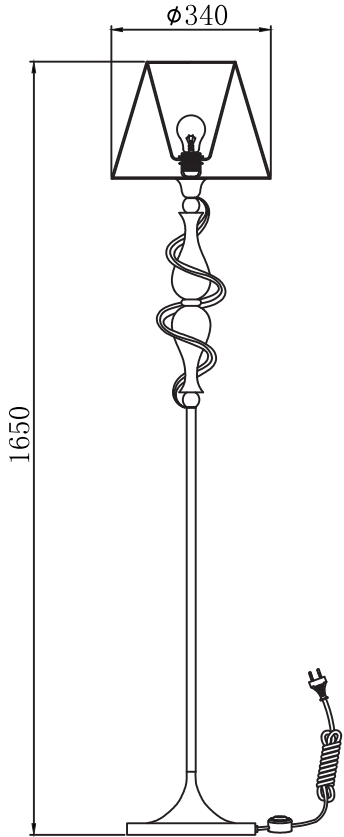

Instruction

Collection: Elegant
Series: Intreccio
Model: ARM010-01-R
Mobile

I – Mobile

1 x E27 (40w)

MAYTONI
DECORATIVE LIGHTING

www.maytoni.de