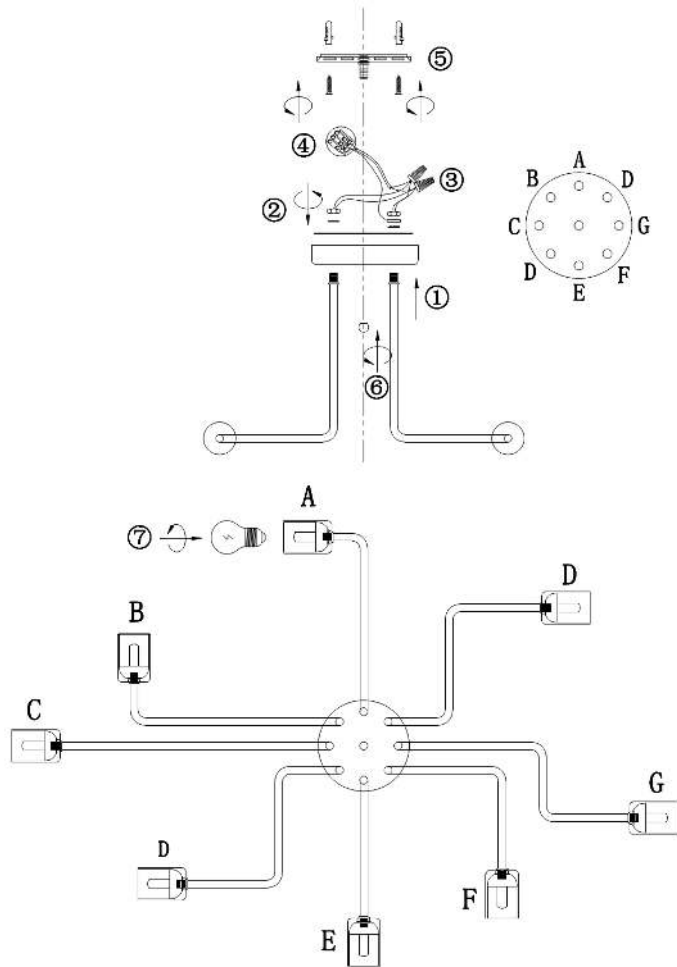

# Instruction

Collection: LOFT  
Series: GILBERT  
Model: T532CL-08B  
Ceiling

- Ceiling

8 x E27 (60W)

**MAYTONI**  
DECORATIVE LIGHTING

[www.maytoni.de](http://www.maytoni.de)