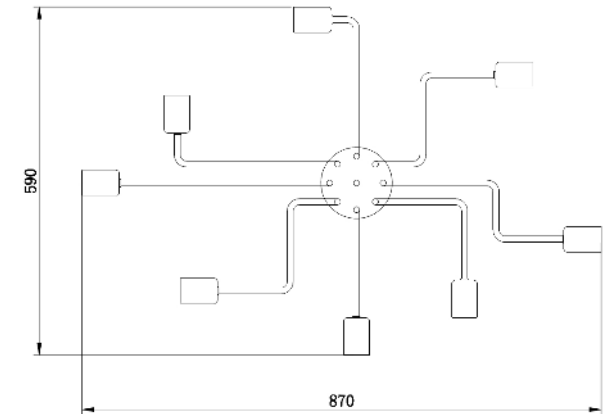

# Instruction

Collection: LOFT  
Series: GILBERT  
Model: T532CL-08B  
Ceiling

- Ceiling

8 x E27 (60W)

**MAYTONI**  
DECORATIVE LIGHTING

[www.maytoni.de](http://www.maytoni.de)