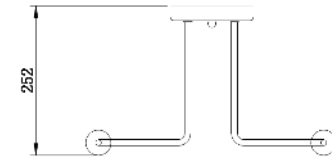

# Instruction

Collection: LOFT  
Series: GILBERT  
Model: T532CL-08B  
Ceiling

- Ceiling

8 x E27 (60W)

**MAYTONI**  
DECORATIVE LIGHTING

[www.maytoni.de](http://www.maytoni.de)