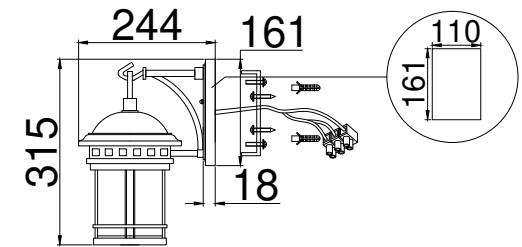

Instruction

O031WL-01BR

1 x E27 (60W)

Model: O031WL-01BR
Collection: Outdoor
Series: Salamanca

Wall Lamps