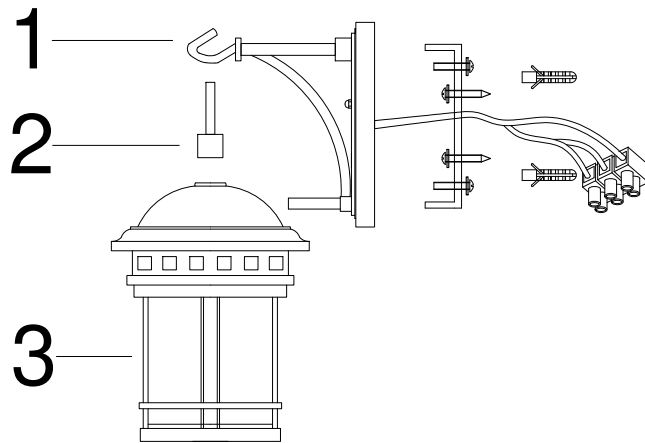

Instruction

O031WL-01BR

1 x E27 (60W)

Model: O031WL-01BR
Collection: Outdoor
Series: Salamanca

Wall Lamps