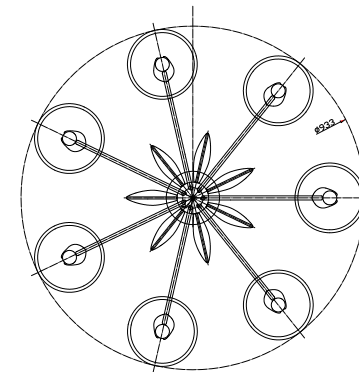

# Instruction

H311-07-G

7 x E14 (40W)

Model: H311-07-G  
Collection: House  
Series: Lillian

Ceiling Lamps