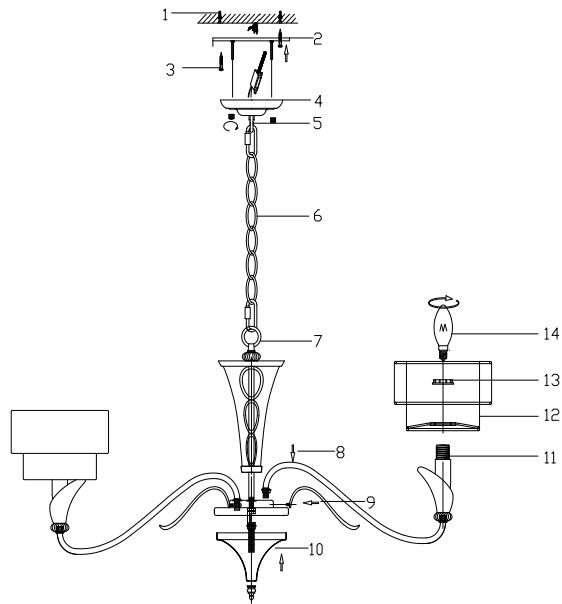

# Instruction

H311-07-G

7 x E14 (40W)

Model: H311-07-G  
Collection: House  
Series: Lillian

Ceiling Lamps