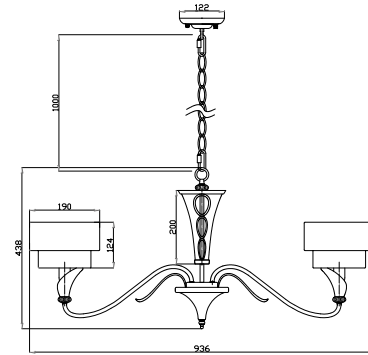

# Instruction

H311-07-G

7 x E14 (40W)

Model: H311-07-G  
Collection: House  
Series: Lillian

Ceiling Lamps