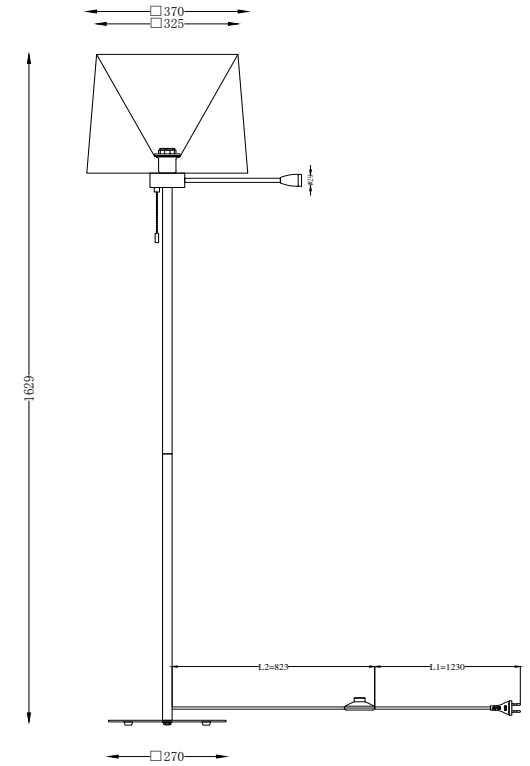

# Instruction

Z001FL-L3W-1B

1 x E27 (60W)

Model: Z001FL-L3W-1B  
Collection: Table & Floor  
Series: Farel

Floor Lamps