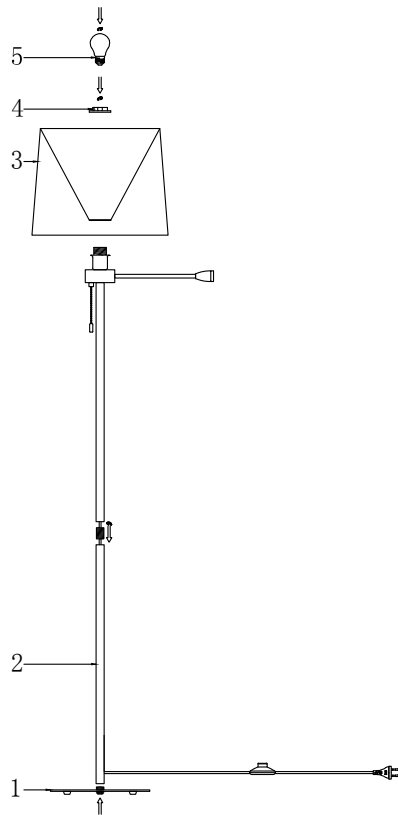

# Instruction

Z001FL-L3W-1B

1 x E27 (60W)

Model: Z001FL-L3W-1B  
Collection: Table & Floor  
Series: Farel

Floor Lamps