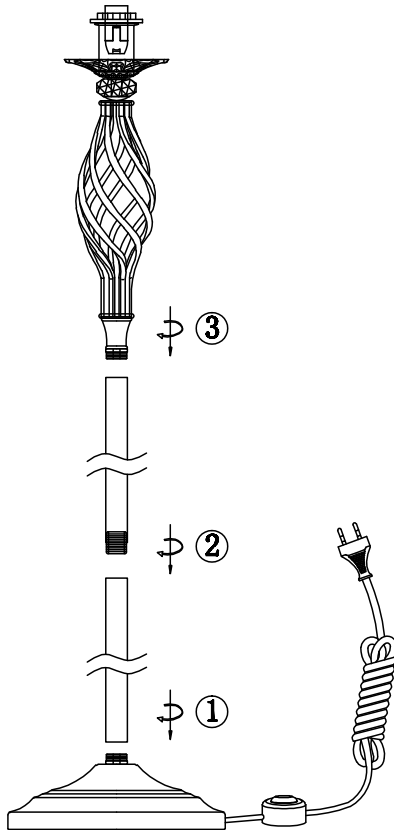

Instruction

④

Collection: Royal Classic
Series: Grace
Model: RC247-FL-01-R
Floor lamp

③

②

①

I – Floor lamp

290

Ø380

1650

Ø260

1 x E14 (40w)

MAYTONI
DECORATIVE LIGHTING

www.maytoni.de