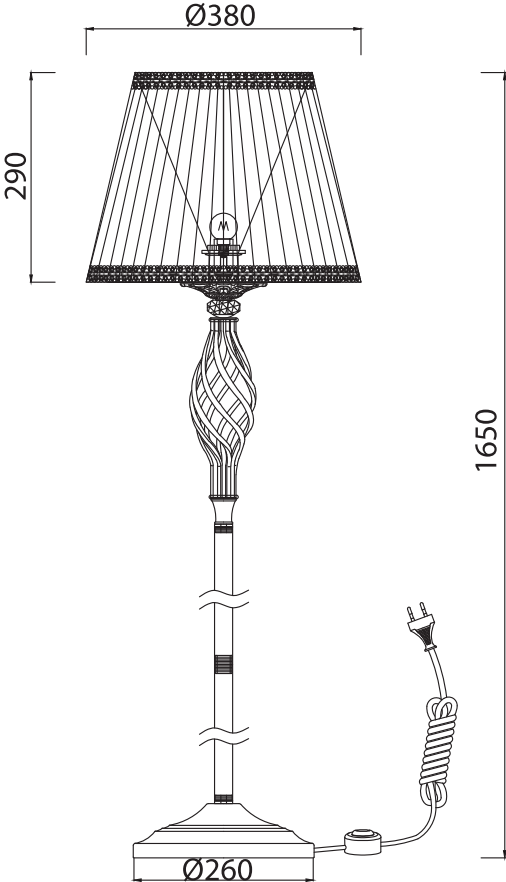

Instruction

④

Collection: Royal Classic
Series: Grace
Model: RC247-FL-01-R
Floor lamp

③

②

①

I – Floor lamp

290

Ø380

1650

Ø260

1 x E14 (40w)

MAYTONI
DECORATIVE LIGHTING

www.maytoni.de