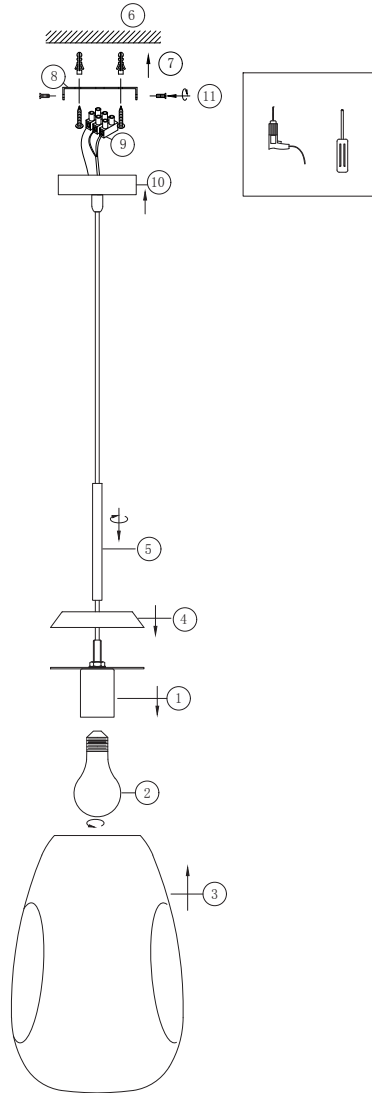

Instruction

P013PL-01G

1 x E27 (60W)

Recommended to use with LED bulbs

Model: P013PL-01G

Collection: Pendant

Series: Mabell

Pendant Lamps