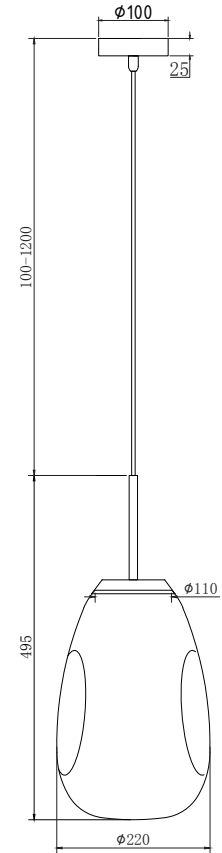

Instruction

P013PL-01G

1 x E27 (60W)

Recommended to use with LED bulbs

Model: P013PL-01G

Collection: Pendant

Series: Mabell

Pendant Lamps