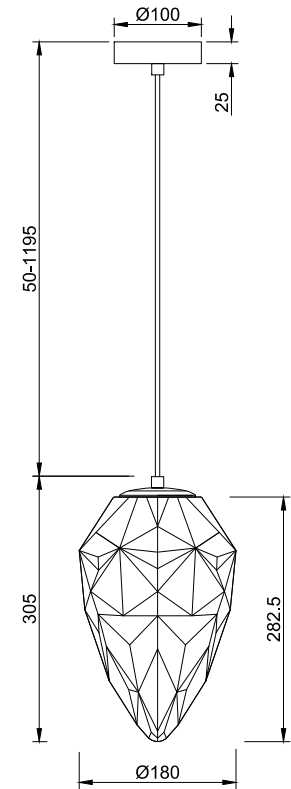

# Instruction

P052PL-01PK

1 x E27 (40W)

Recommended to use with LED bulbs

Model: P052PL-01PK

Collection: Pendant

Series: Globo

Pendant Lamps