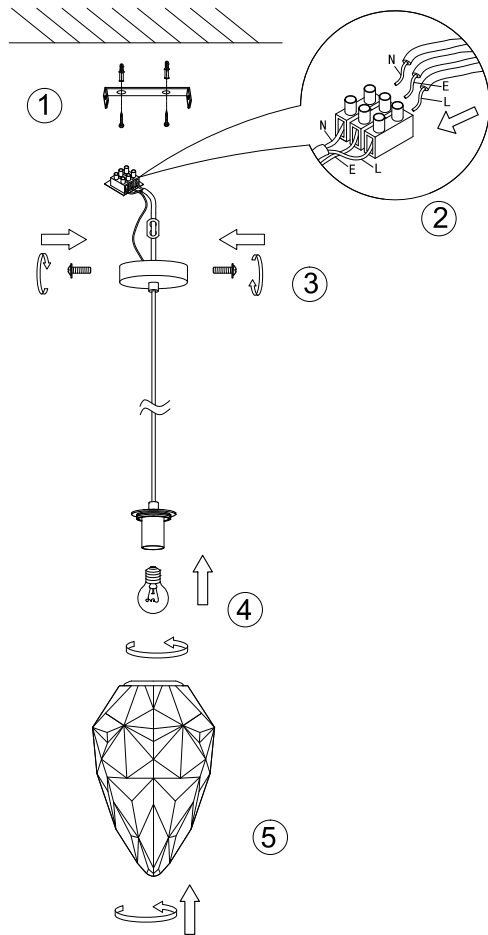

# Instruction

P052PL-01PK

1 x E27 (40W)

Recommended to use with LED bulbs

Model: P052PL-01PK

Collection: Pendant

Series: Globo

Pendant Lamps