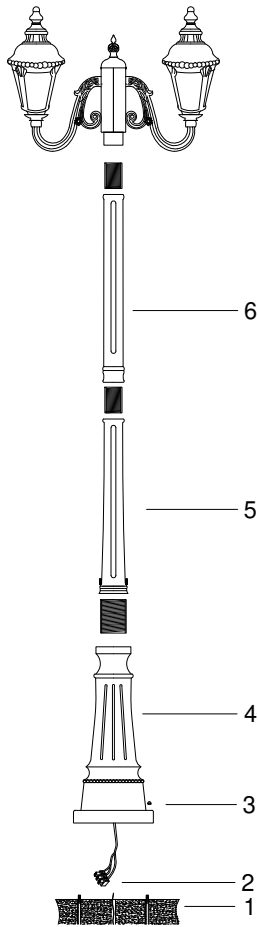

Instruction

O028FL-03BZ

2 x E27 (60W)

Model: O028FL-03BZ
Collection: Outdoor
Series: Goiri

Floor Lamps