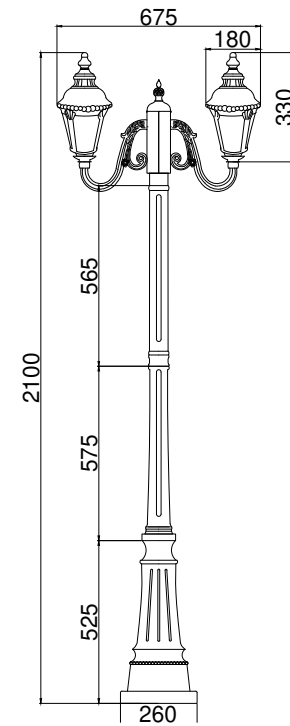

Instruction

O028FL-03BZ

2 x E27 (60W)

Model: O028FL-03BZ
Collection: Outdoor
Series: Goiri

Floor Lamps