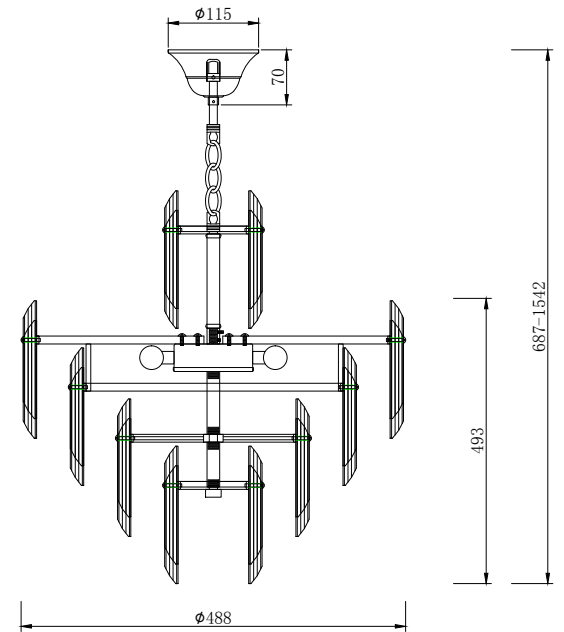

Two sizes of crystal hole spacing hanging.
Start from the bottom iron circle.

6xE14 40W

Model: DIA200PL-06G
Collection: Diamant Crystal

Pendant Lamps