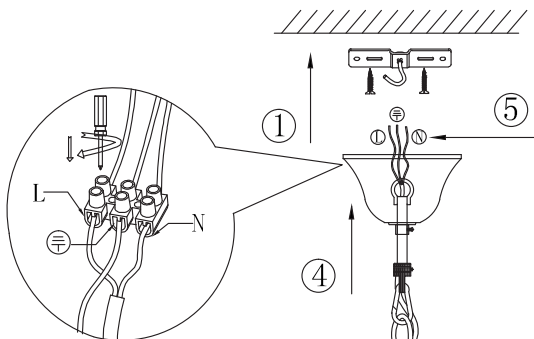

Instruction

Collection: Elegant
Series: Monsoon
Model: ARM154-08-S
Suspended

A=8

 - Suspended

8 x E14 (40w)

MAYTONI
DECORATIVE LIGHTING

www.maytoni.de