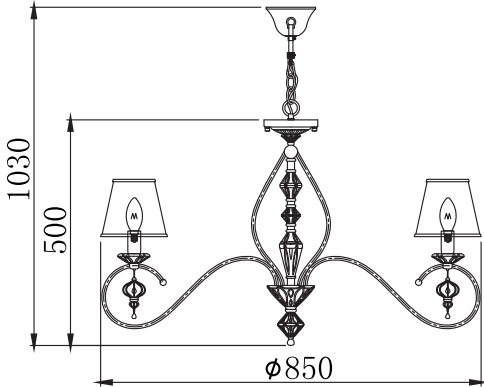

Instruction

Collection: Elegant
Series: Monsoon
Model: ARM154-08-S
Suspended

A=8

 - Suspended

8 x E14 (40w)

MAYTONI
DECORATIVE LIGHTING

www.maytoni.de