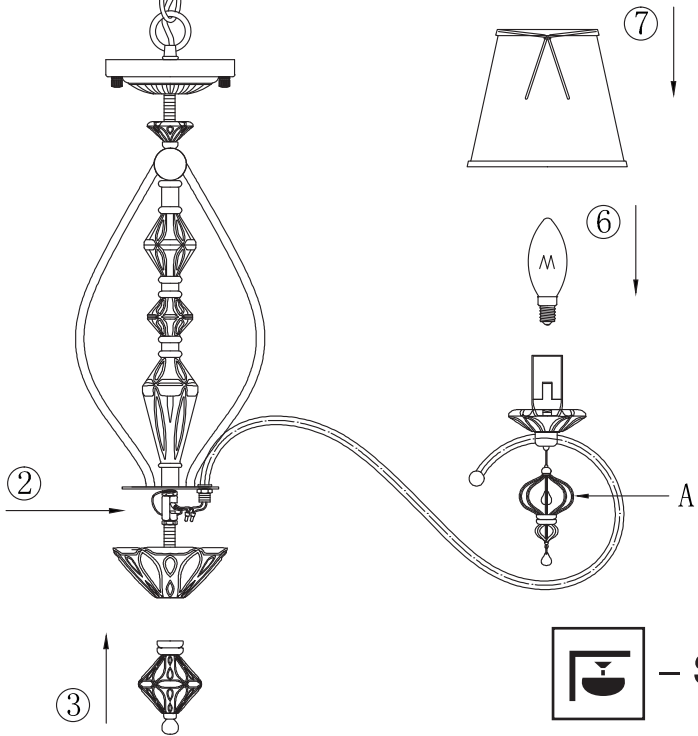

Instruction

Collection: Elegant
Series: Monsoon
Model: ARM154-08-S
Suspended

A=8

 - Suspended

8 x E14 (40w)

MAYTONI
DECORATIVE LIGHTING

www.maytoni.de