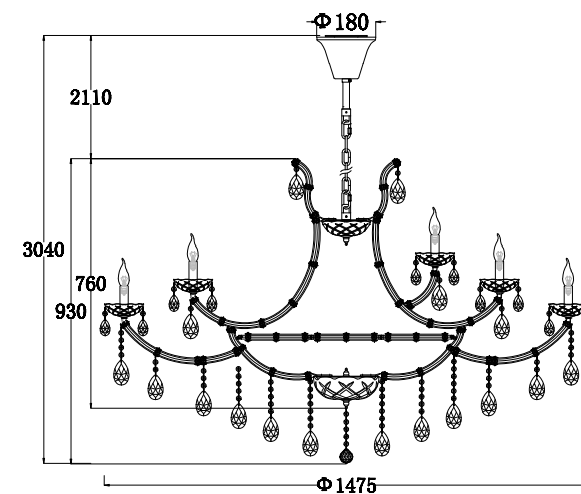

## DIA880-PL-35-G

35 x E14 (40W)

Model: DIA880-PL-35-G  
Collection: Royal Classic  
Series: Erna

Ceiling Lamps