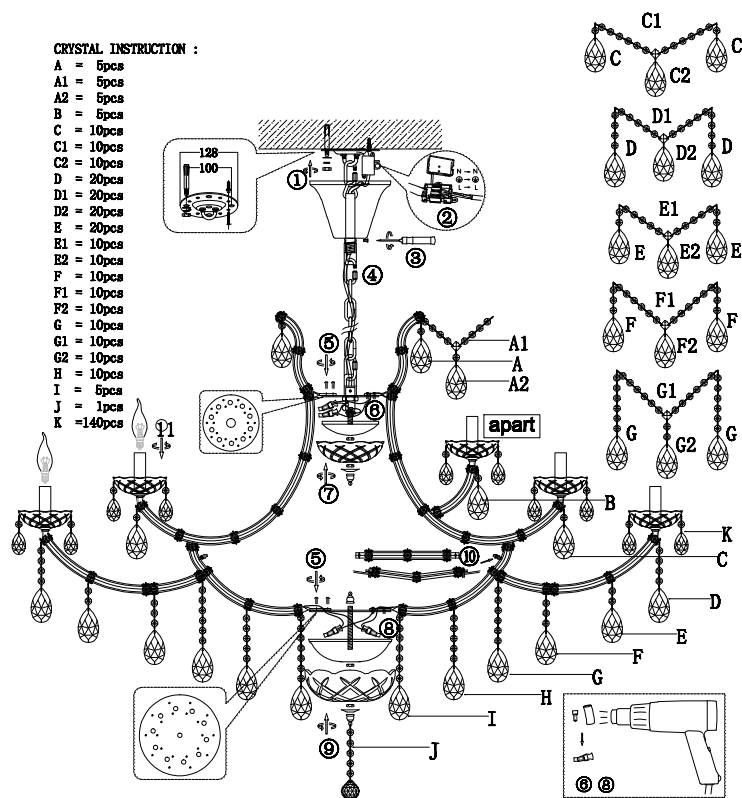

# Instruction

## DIA880-PL-35-G

35 x E14 (40W)

Model: DIA880-PL-35-G  
Collection: Royal Classic  
Series: Erna

Ceiling Lamps