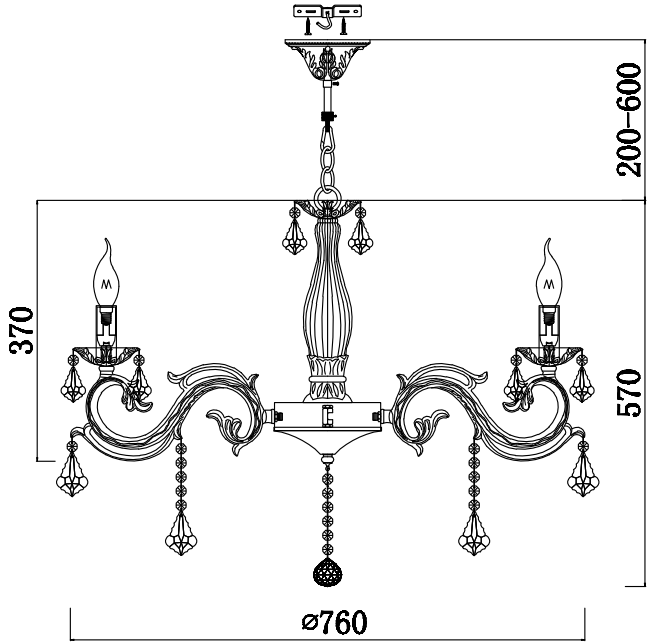

Instruction

Collection: Royal Classic
 Series: Bronze
 Model: RC245-PL-08-R
 Pendant lamp

A=27
 B=8
 C=8
 D=1

 – Pendant lamp

 8 x E14 (60w)

MAYTONI
 DECORATIVE LIGHTING

www.maytoni.de