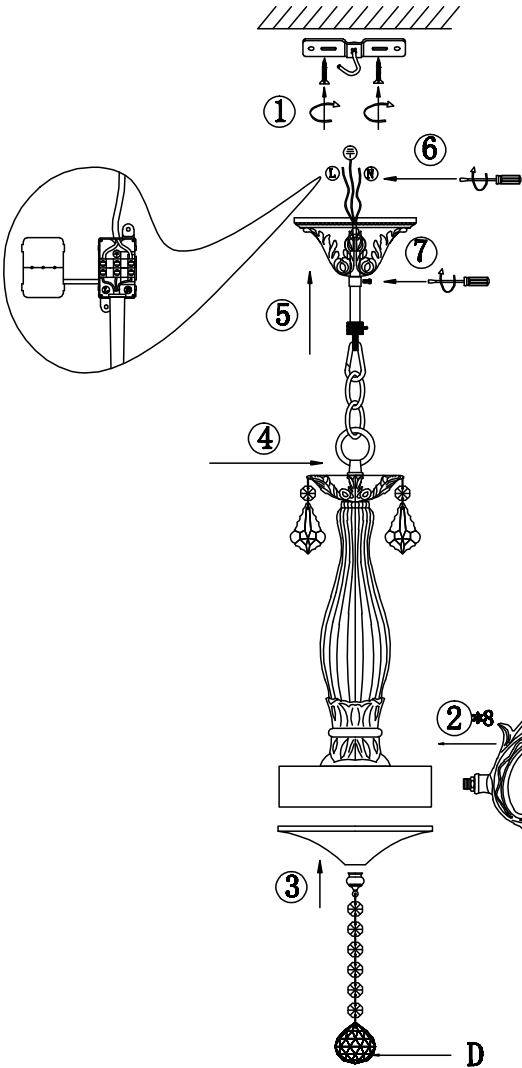

Instruction

Collection: Royal Classic
 Series: Bronze
 Model: RC245-PL-08-R
 Pendant lamp

A=27
 B=8
 C=8
 D=1

 – Pendant lamp

 8 x E14 (60w)

MAYTONI
 DECORATIVE LIGHTING

www.maytoni.de