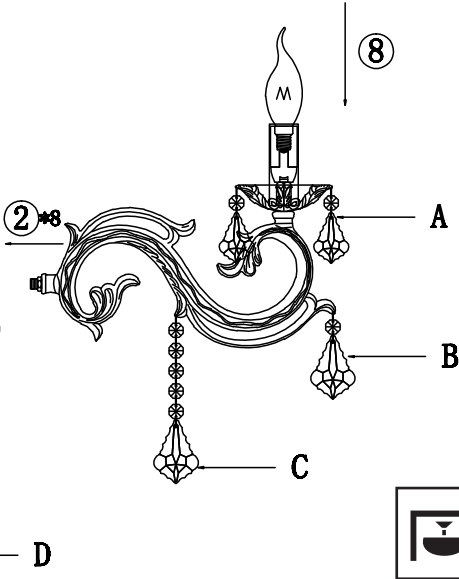

Instruction

Collection: Royal Classic
 Series: Bronze
 Model: RC245-PL-08-R
 Pendant lamp

A=27
 B=8
 C=8
 D=1

 – Pendant lamp

 8 x E14 (60w)

MAYTONI
 DECORATIVE LIGHTING

www.maytoni.de