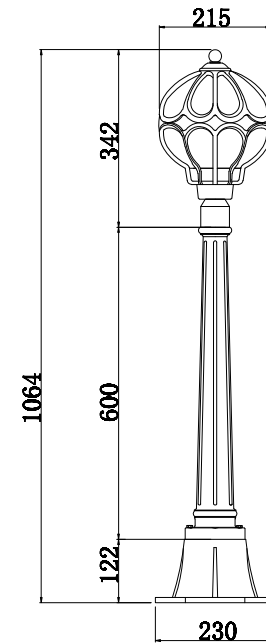

Instruction

O023FL-01G

1 x E27 (60W)

Model: O023FL-01G
Collection: Outdoor
Series: Via

Floor Lamps