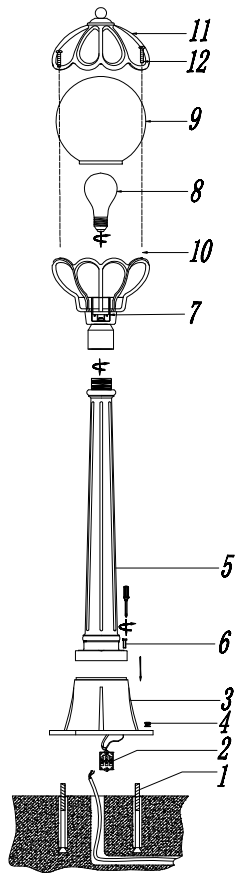

Instruction

O023FL-01G

1 x E27 (60W)

Model: O023FL-01G
Collection: Outdoor
Series: Via

Floor Lamps