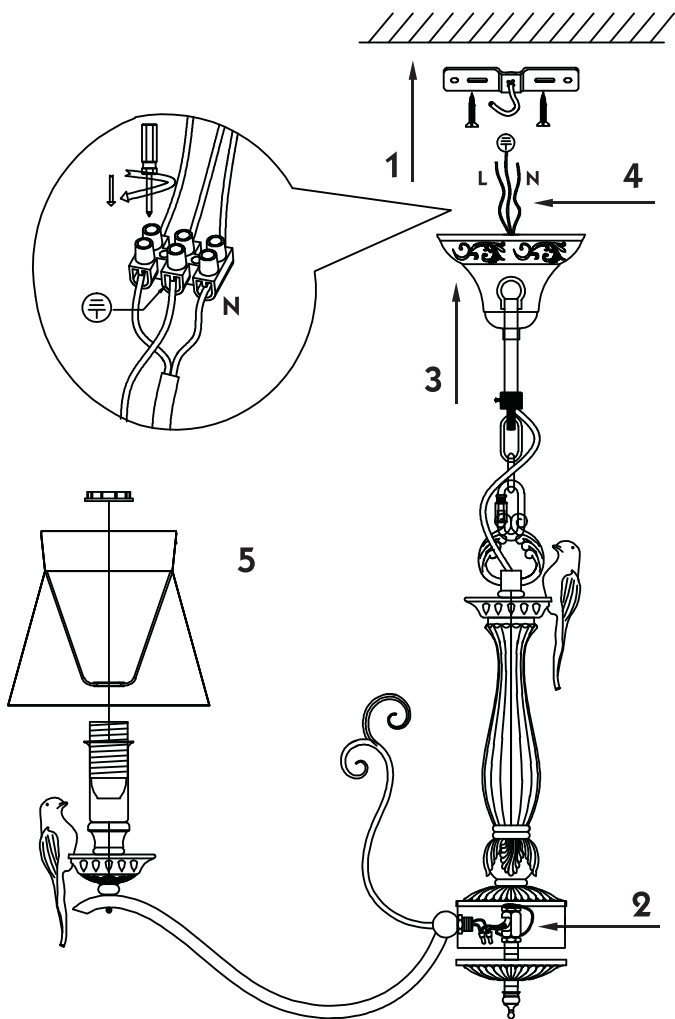

Instruction

Collection: Elegant
Series: Bird
Model: ARM013-08-W
Suspended

– Suspended

8 x E14 (40w)

MAYTONI
DECORATIVE LIGHTING

www.maytoni.de