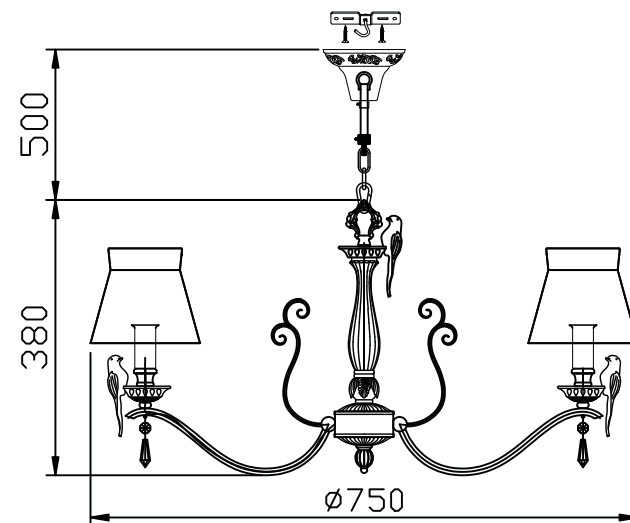

Instruction

Collection: Elegant
Series: Bird
Model: ARM013-08-W
Suspended

– Suspended

8 x E14 (40w)

MAYTONI
DECORATIVE LIGHTING

www.maytoni.de