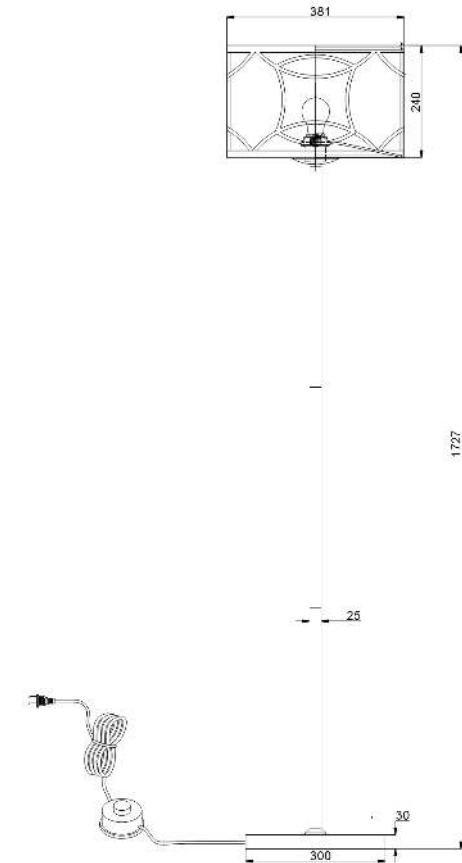

Instruction

Collection: HOUSE
Series: FIBI
Model: H310-FL-01-G
Mobile

- Mobile

1 x E27 (100W)

MAYTONI
DECORATIVE LIGHTING

www.maytoni.de