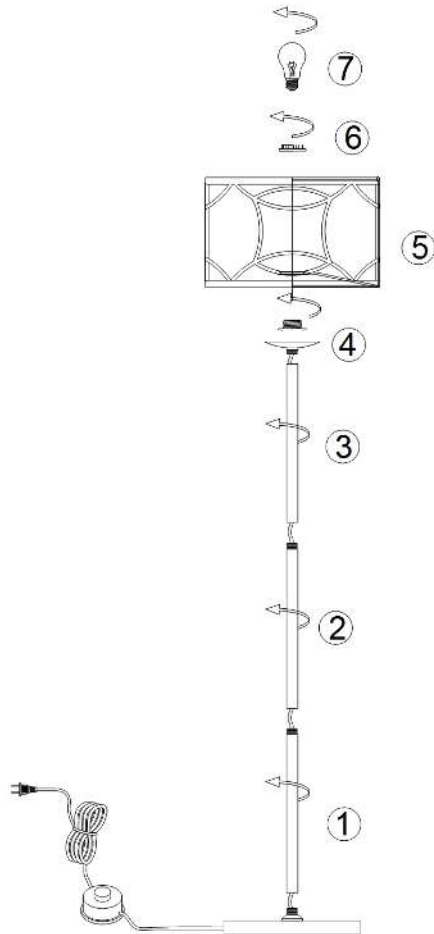

Instruction

Collection: HOUSE
Series: FIBI
Model: H310-FL-01-G
Mobile

- Mobile

1 x E27 (100W)

MAYTONI
DECORATIVE LIGHTING

www.maytoni.de