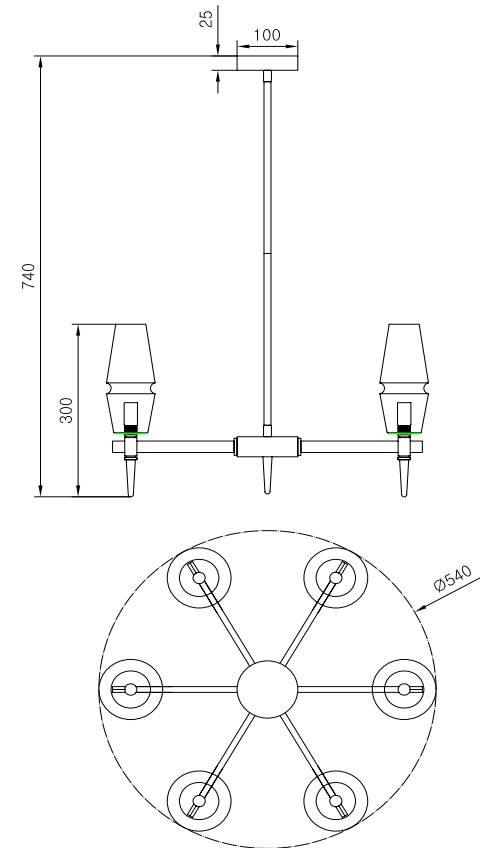

Instruction

H002PL-06G

6 x G9 (28W)

Model: H002PL-06G
Collection: House
Series: Lita

Ceiling Lamps