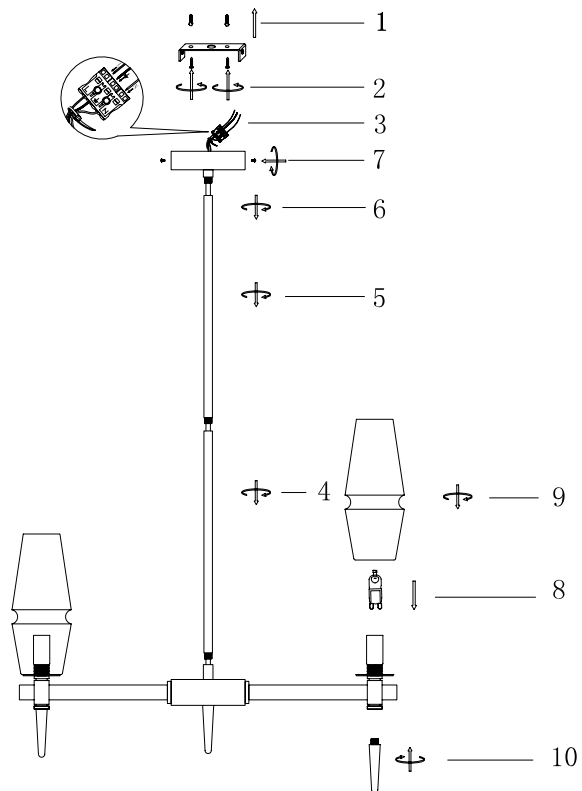

Instruction

H002PL-06G

6 x G9 (28W)

Model: H002PL-06G
Collection: House
Series: Lita

Ceiling Lamps