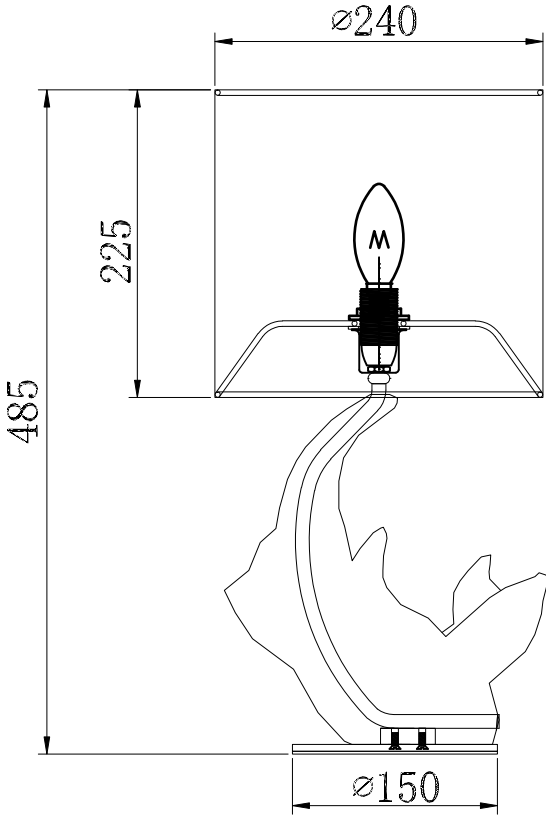

Instruction

Collection: Table & Floor
Series: Nashorn
Model: MOD470-TL-01-B
Mobile

1 x E14 (40w)

MAYTONI
DECORATIVE LIGHTING

www.maytoni.de