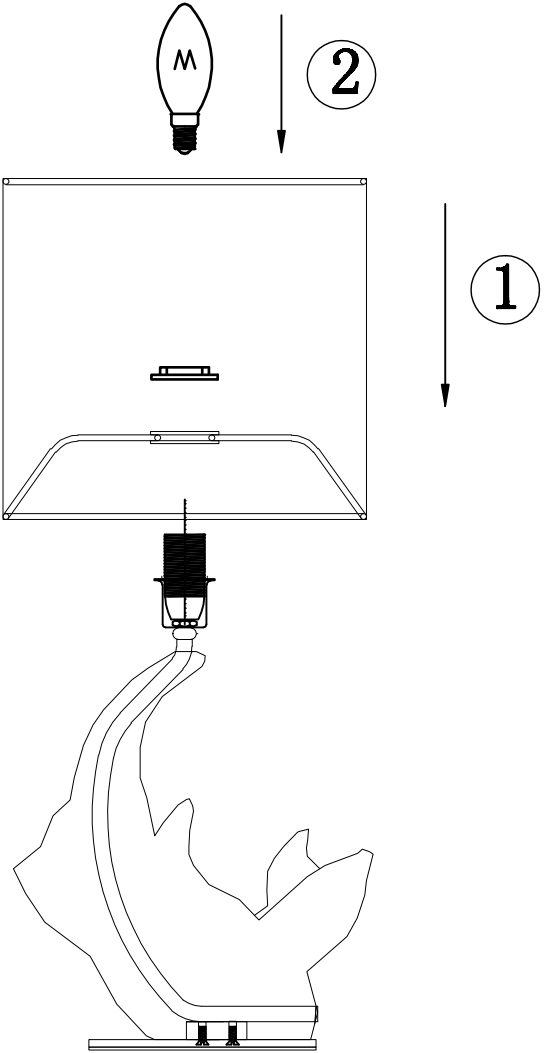

Instruction

Collection: Table & Floor
Series: Nashorn
Model: MOD470-TL-01-B
Mobile

1 x E14 (40w)

MAYTONI
DECORATIVE LIGHTING

www.maytoni.de